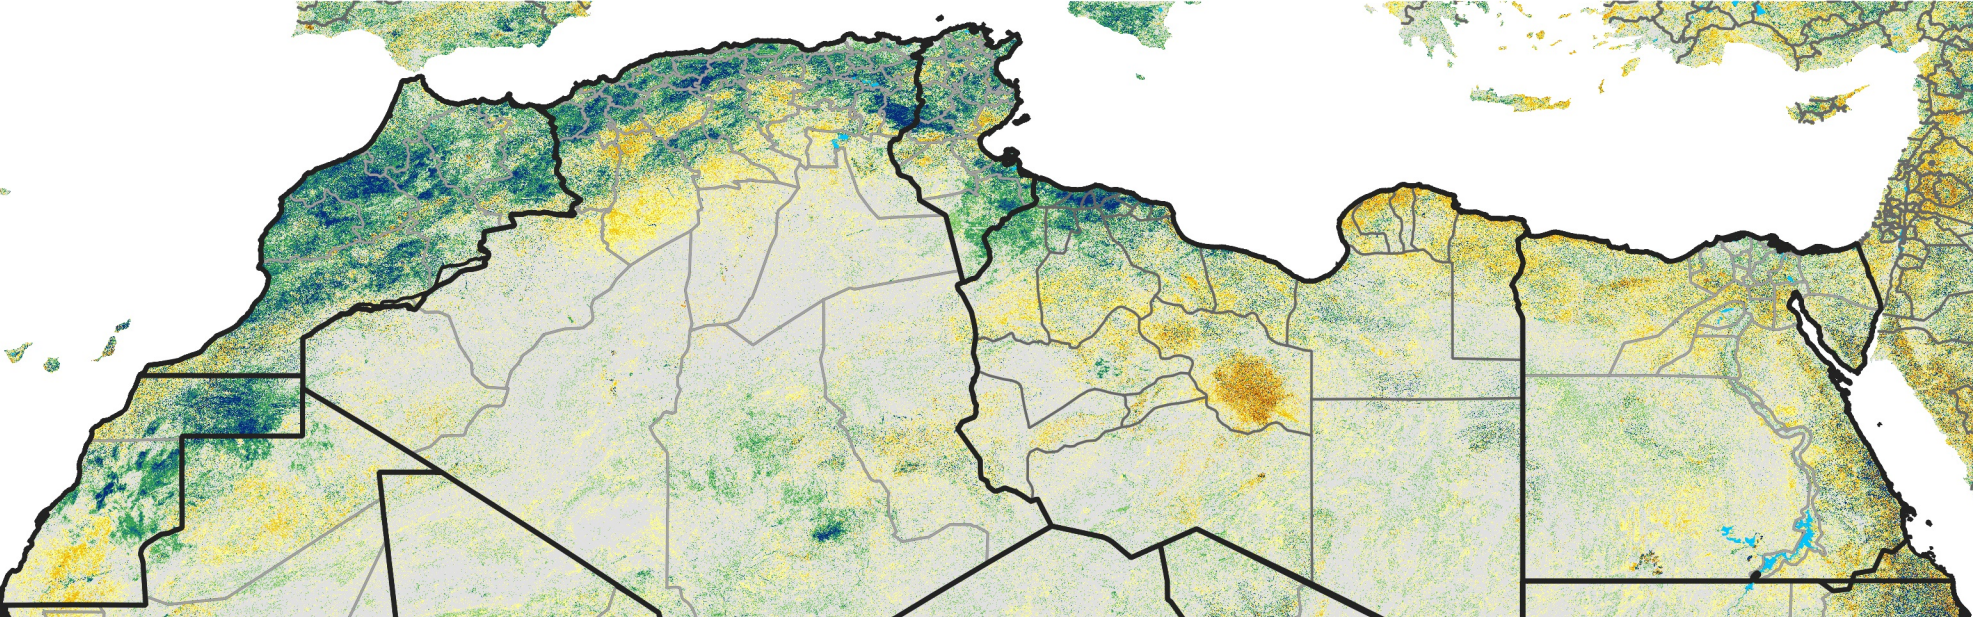

North Africa Percent of Mean NDVI

2018 / Mean (2012 - 2021)
Period 62 / Nov 01 - 10, 2018

Percent of Normal