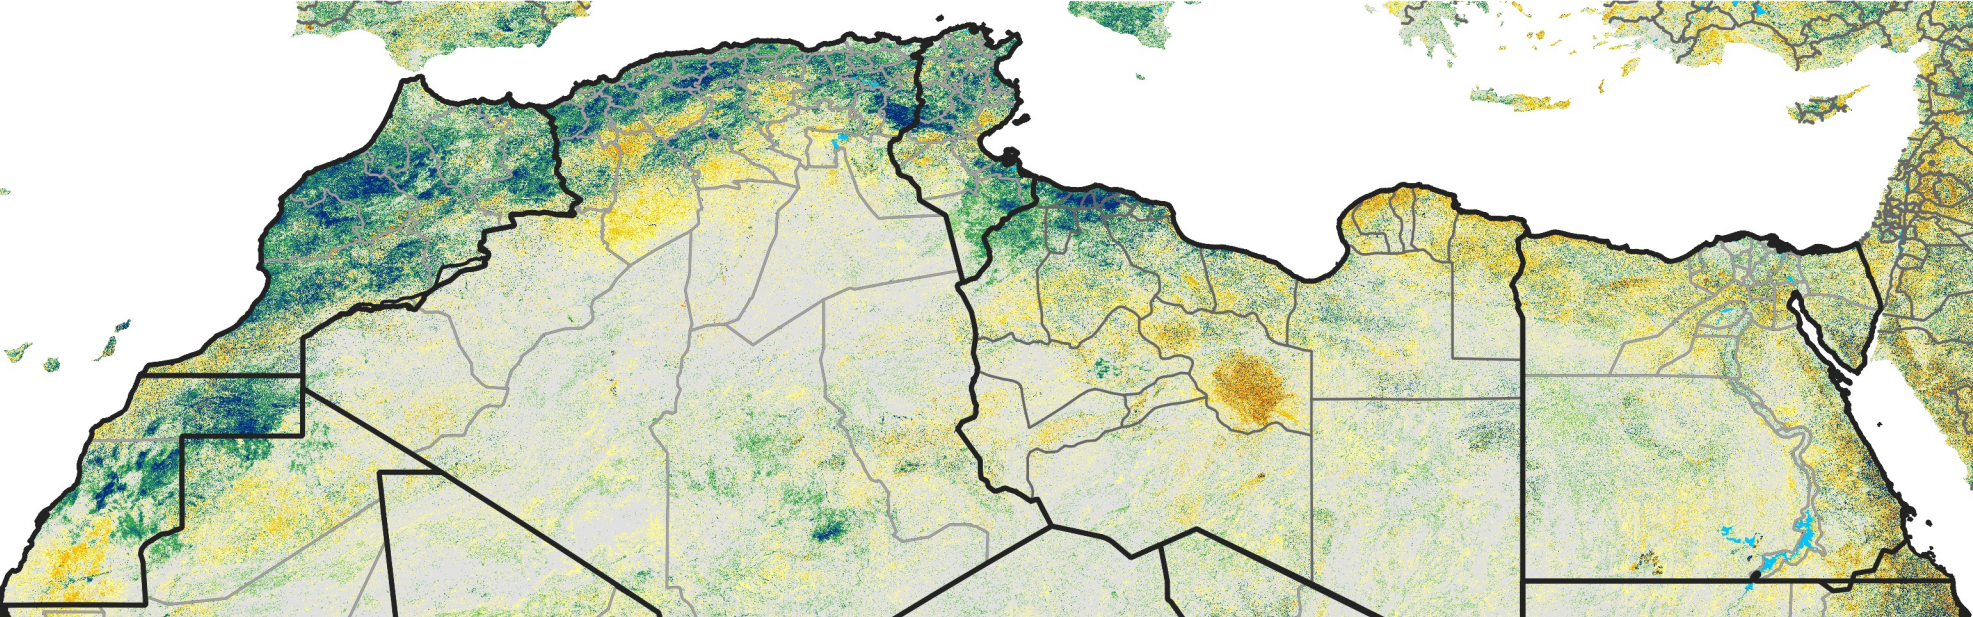

North Africa Percent of Mean NDVI

2018 / Mean (2012 - 2021)
Period 63 / Nov 06 - 15, 2018

Percent of Normal