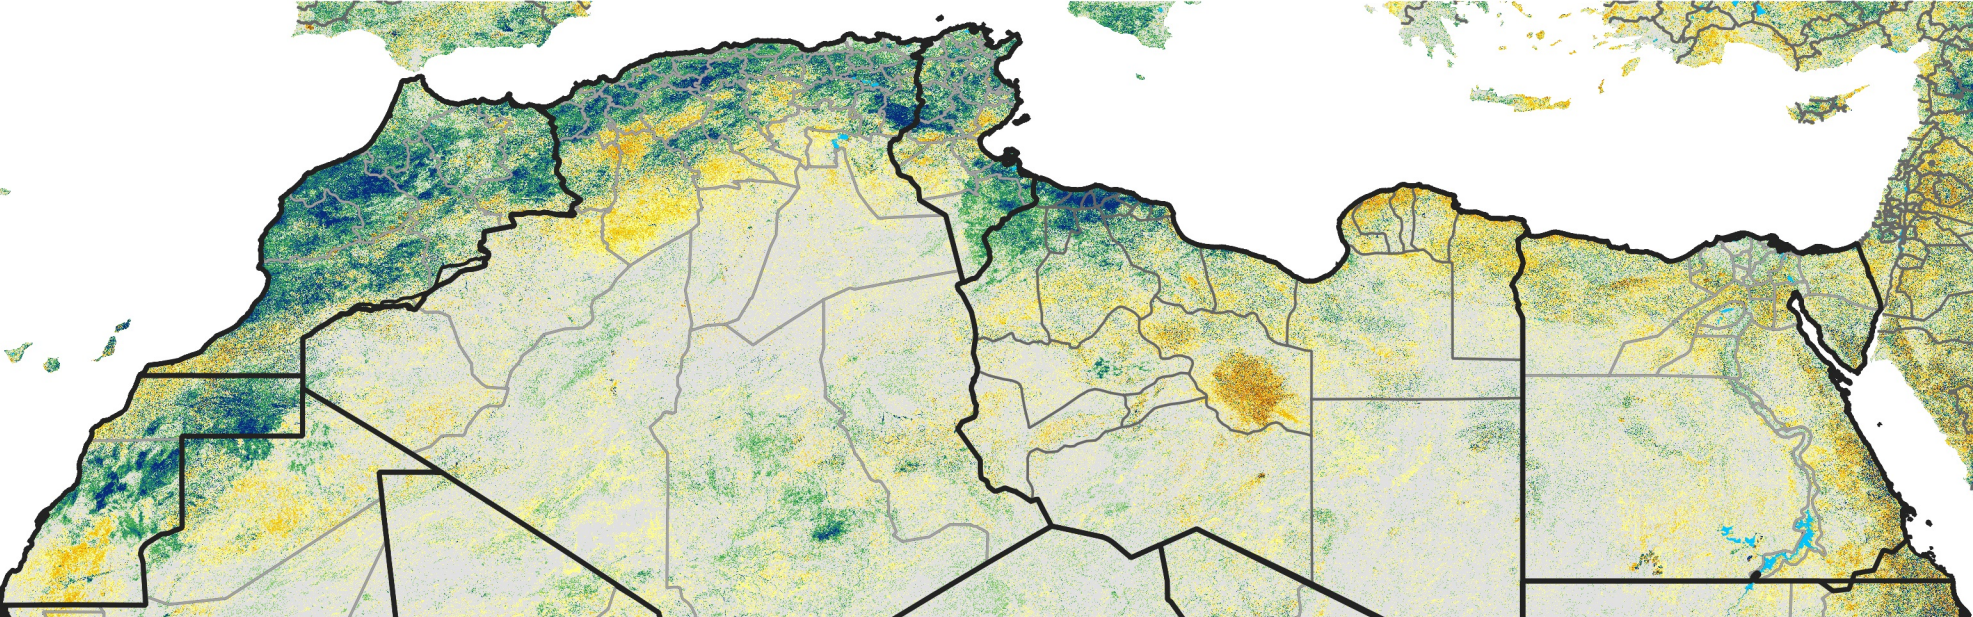

North Africa Percent of Mean NDVI

2018 / Mean (2012 - 2021)
Period 64 / Nov 11 - 20, 2018

Percent of Normal