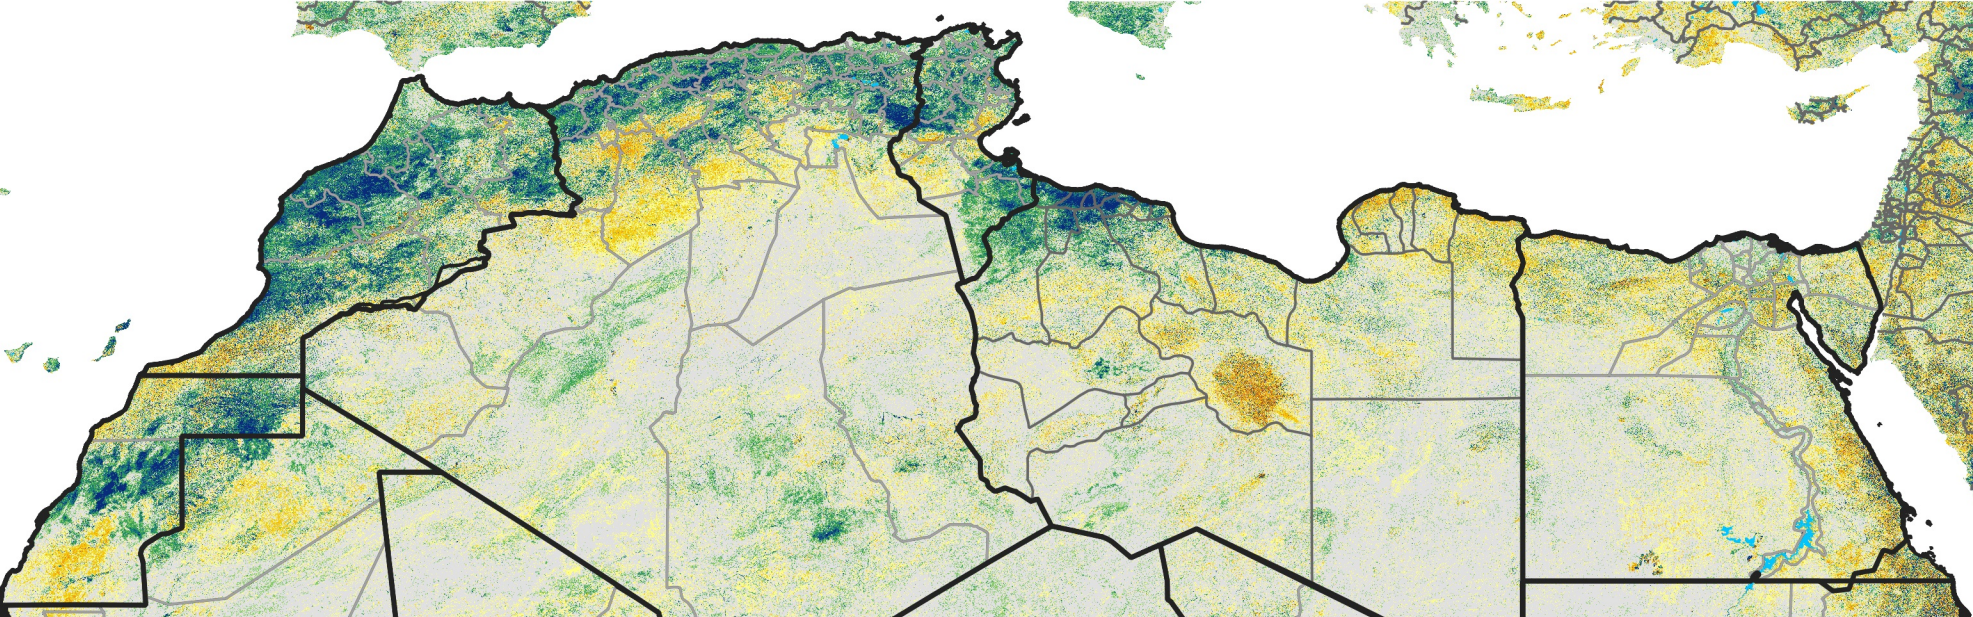

North Africa Percent of Mean NDVI

2018 / Mean (2012 - 2021)
Period 65 / Nov 16 - 25, 2018

Percent of Normal