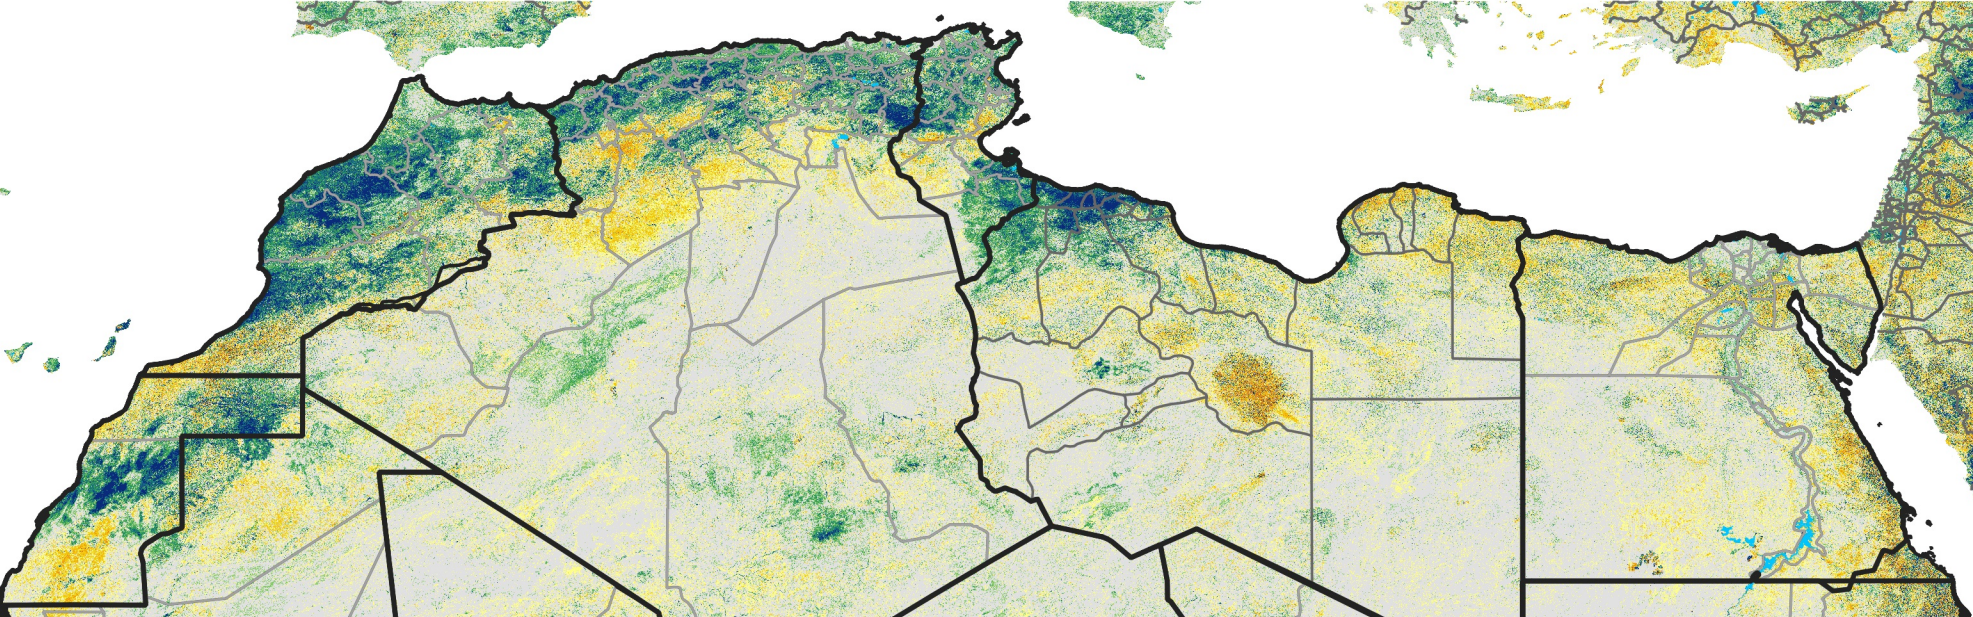

North Africa Percent of Mean NDVI

2018 / Mean (2012 - 2021)
Period 66 / Nov 21 - 30, 2018

Percent of Normal