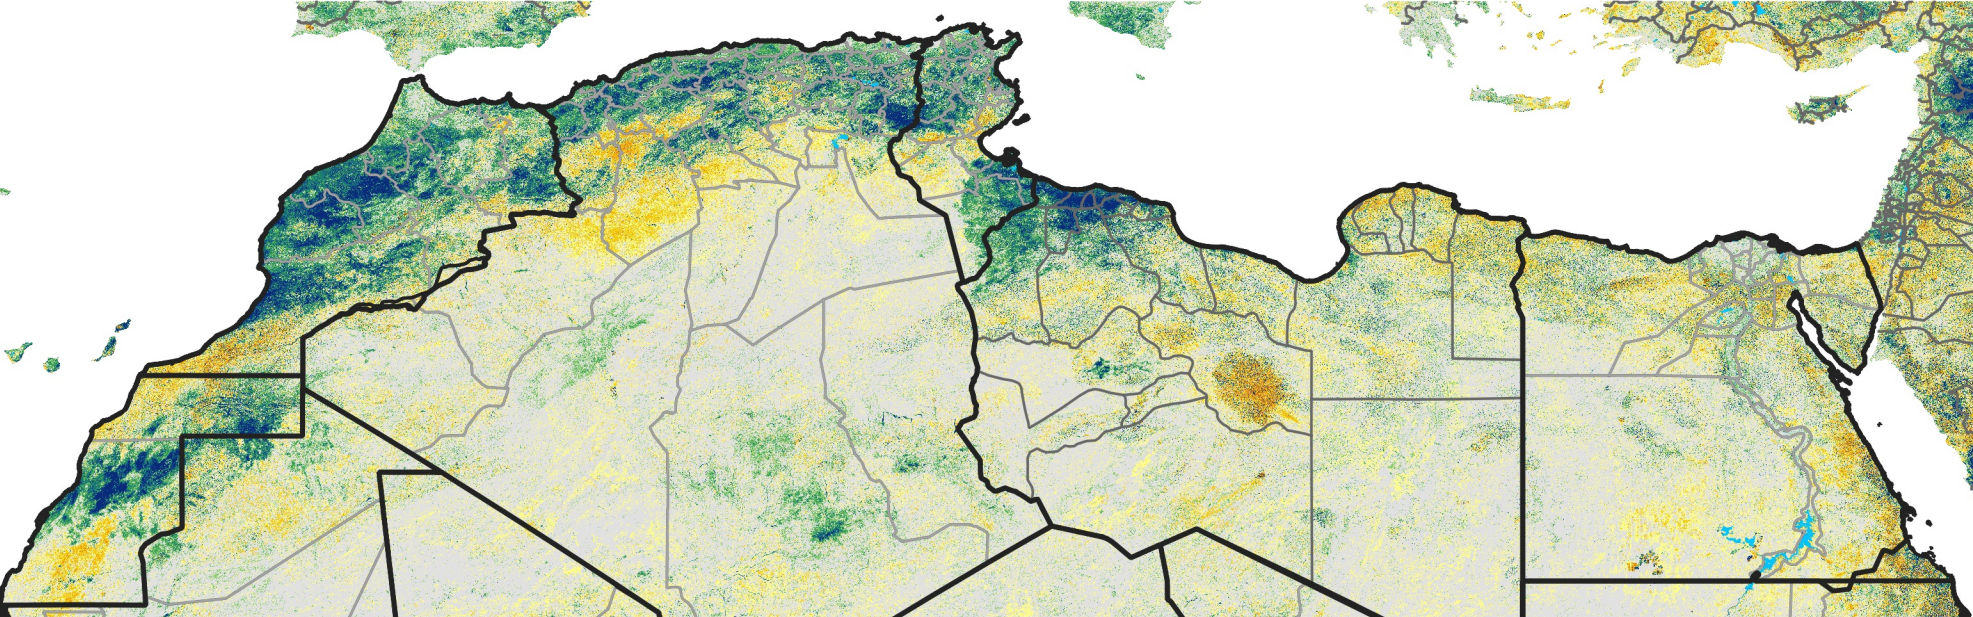

# North Africa Percent of Mean NDVI

2018 / Mean (2012 - 2021)  
Period 67 / Nov 26 - Dec 05, 2018