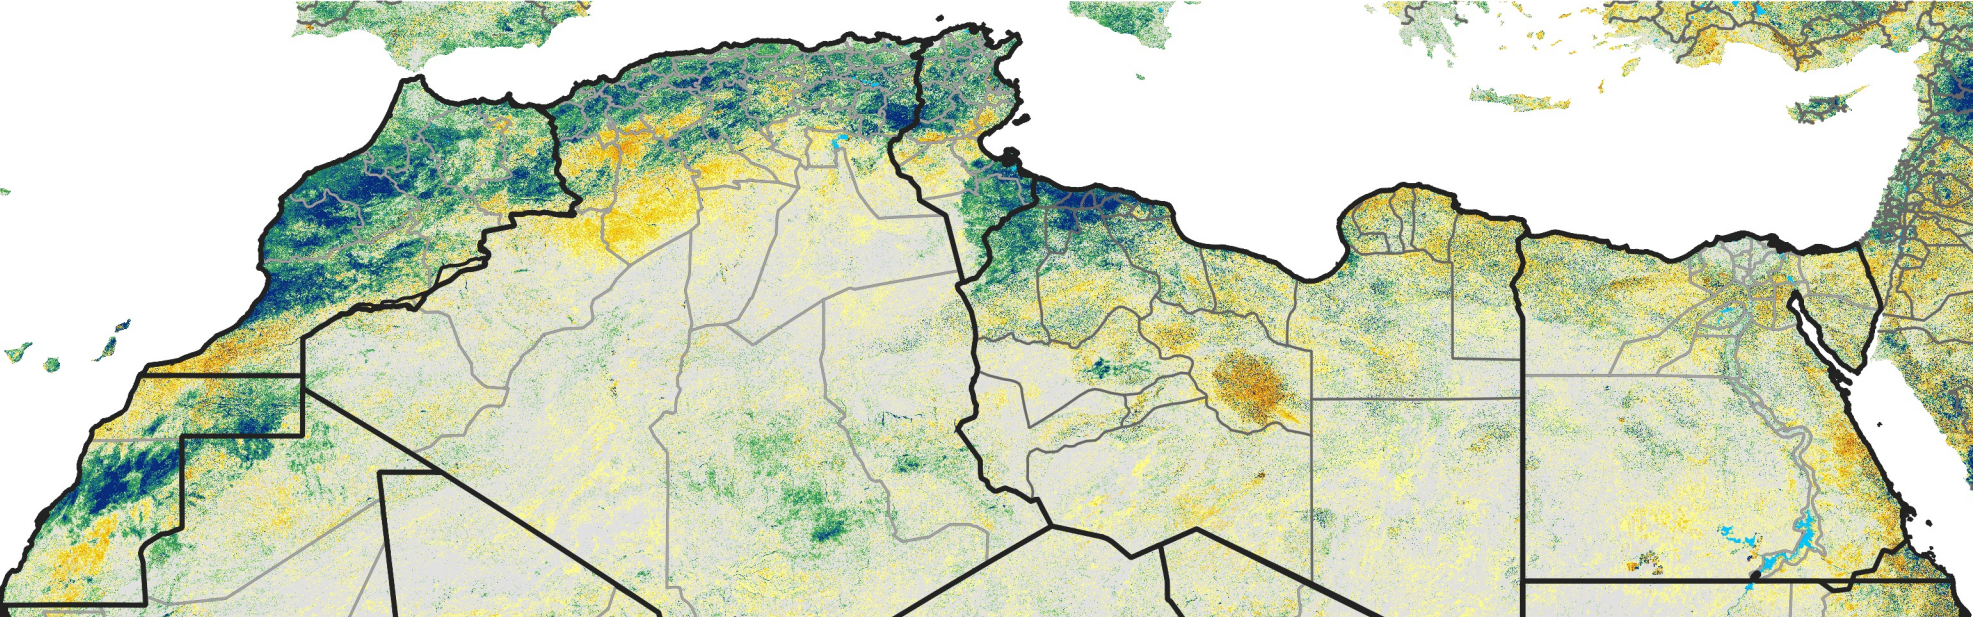

# North Africa Percent of Mean NDVI

2018 / Mean (2012 - 2021)  
Period 68 / Dec 01 - 10, 2018