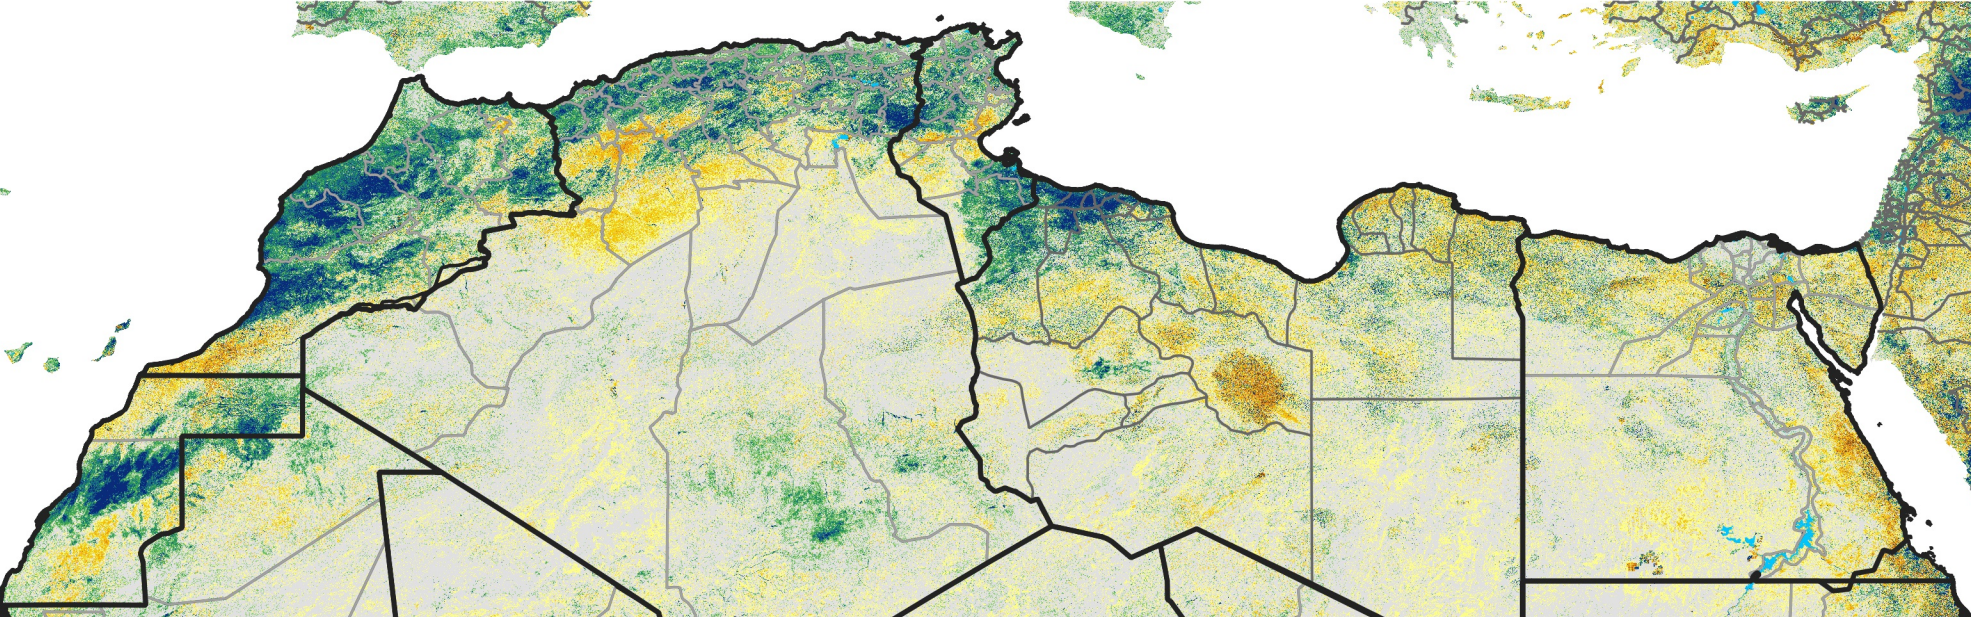

North Africa Percent of Mean NDVI

2018 / Mean (2012 - 2021)
Period 69 / Dec 06 - 15, 2018

Percent of Normal