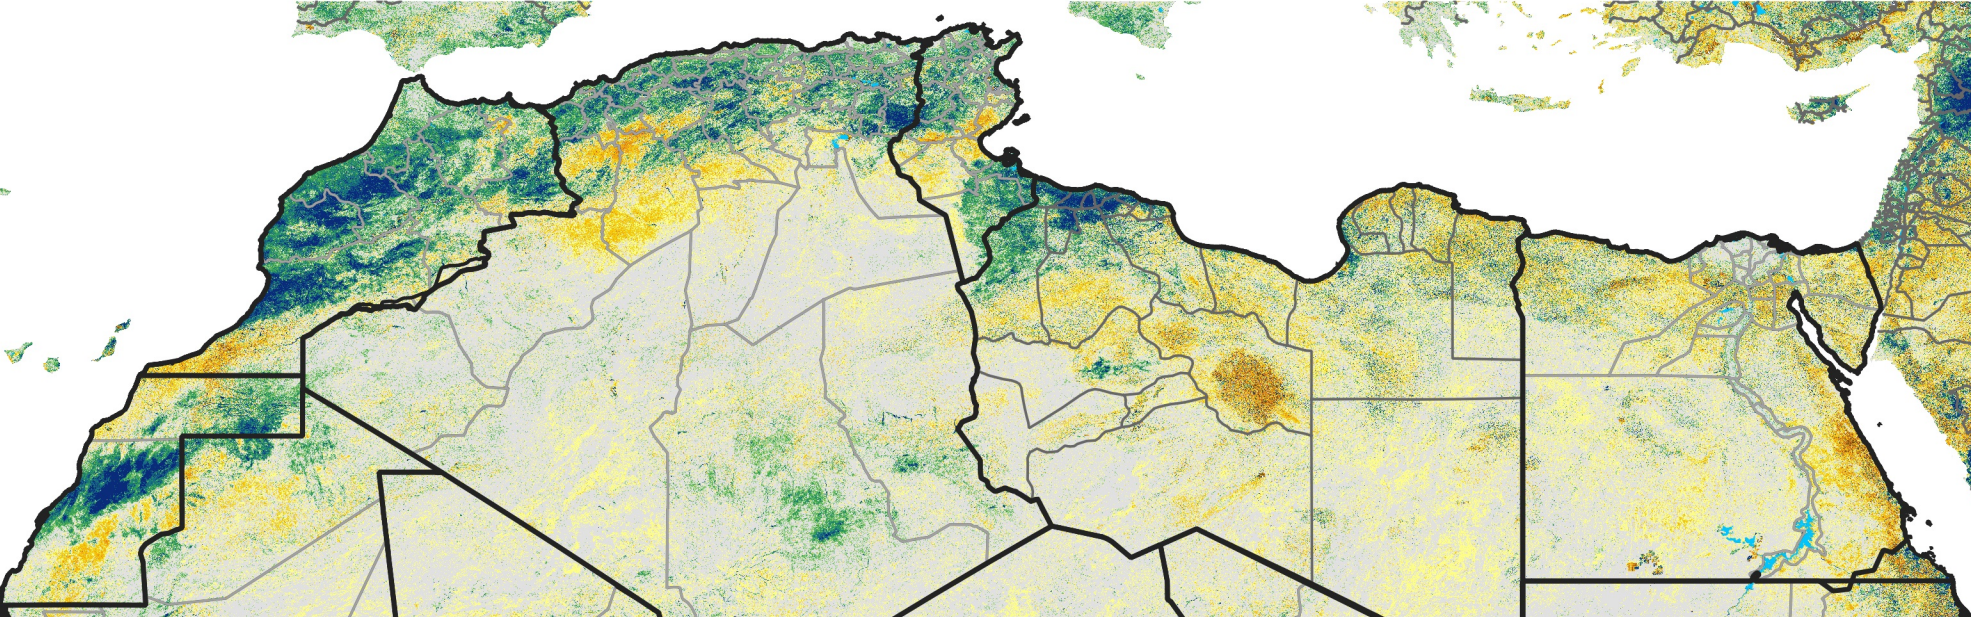

North Africa Percent of Mean NDVI

2018 / Mean (2012 - 2021)
Period 70 / Dec 11 - 20, 2018

Percent of Normal