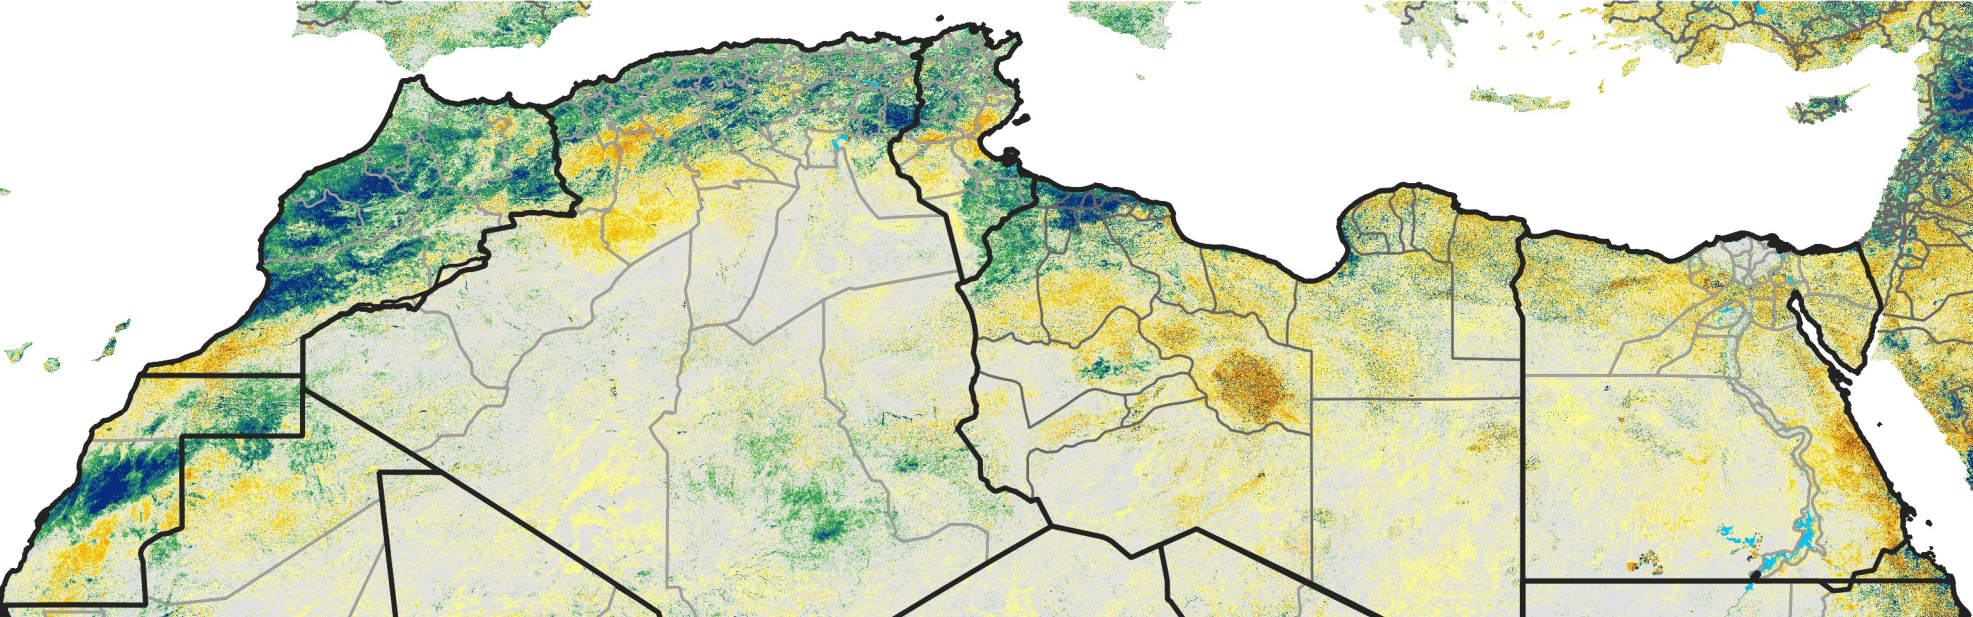

# North Africa Percent of Mean NDVI

2018 / Mean (2012 - 2021)  
Period 71 / Dec 16 - 25, 2018