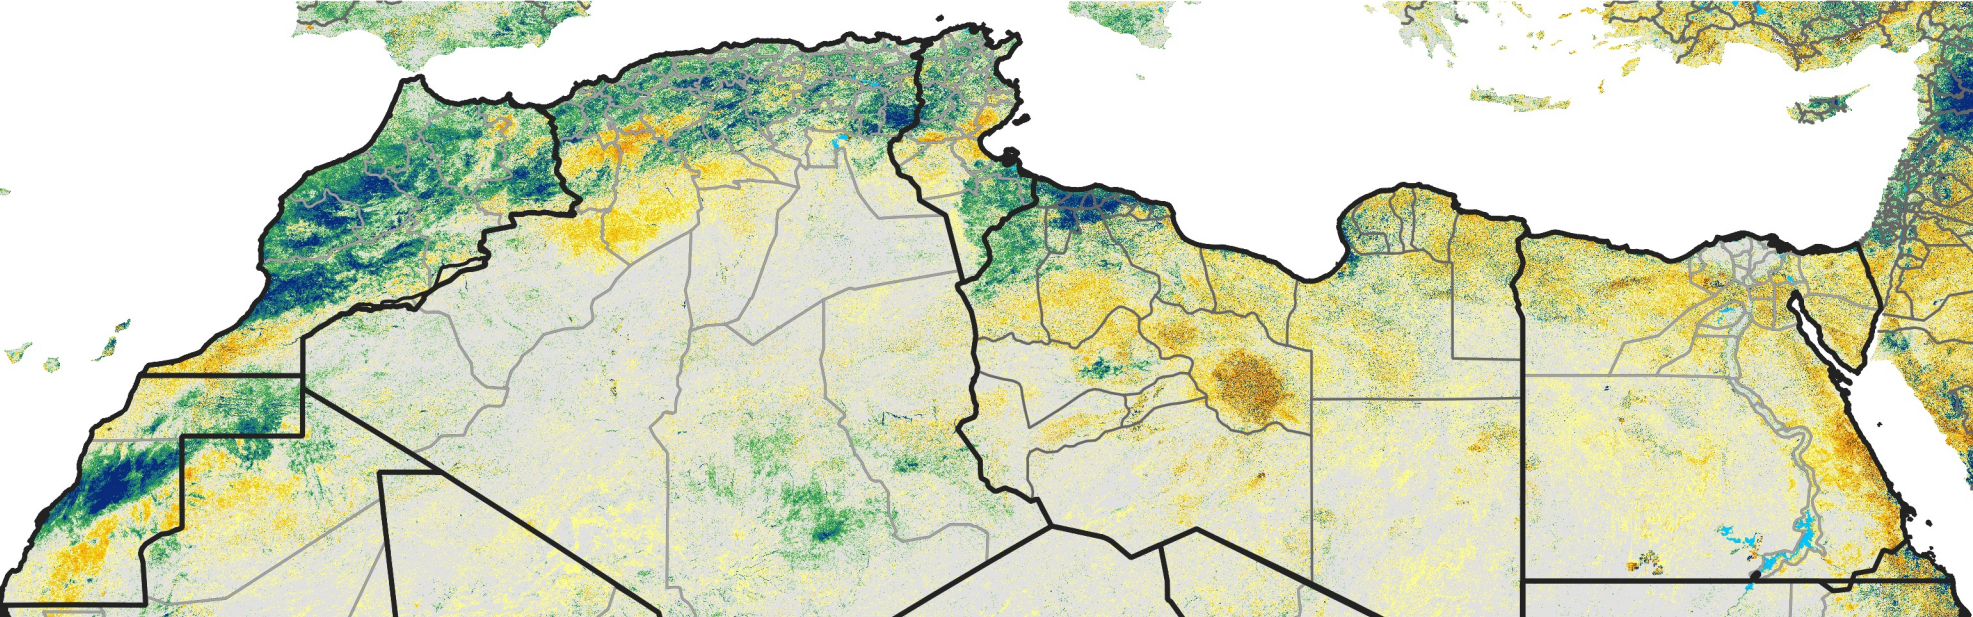

North Africa Percent of Mean NDVI

2018 / Mean (2012 - 2021)
Period 72 / Dec 21 - 31, 2018

Percent of Normal