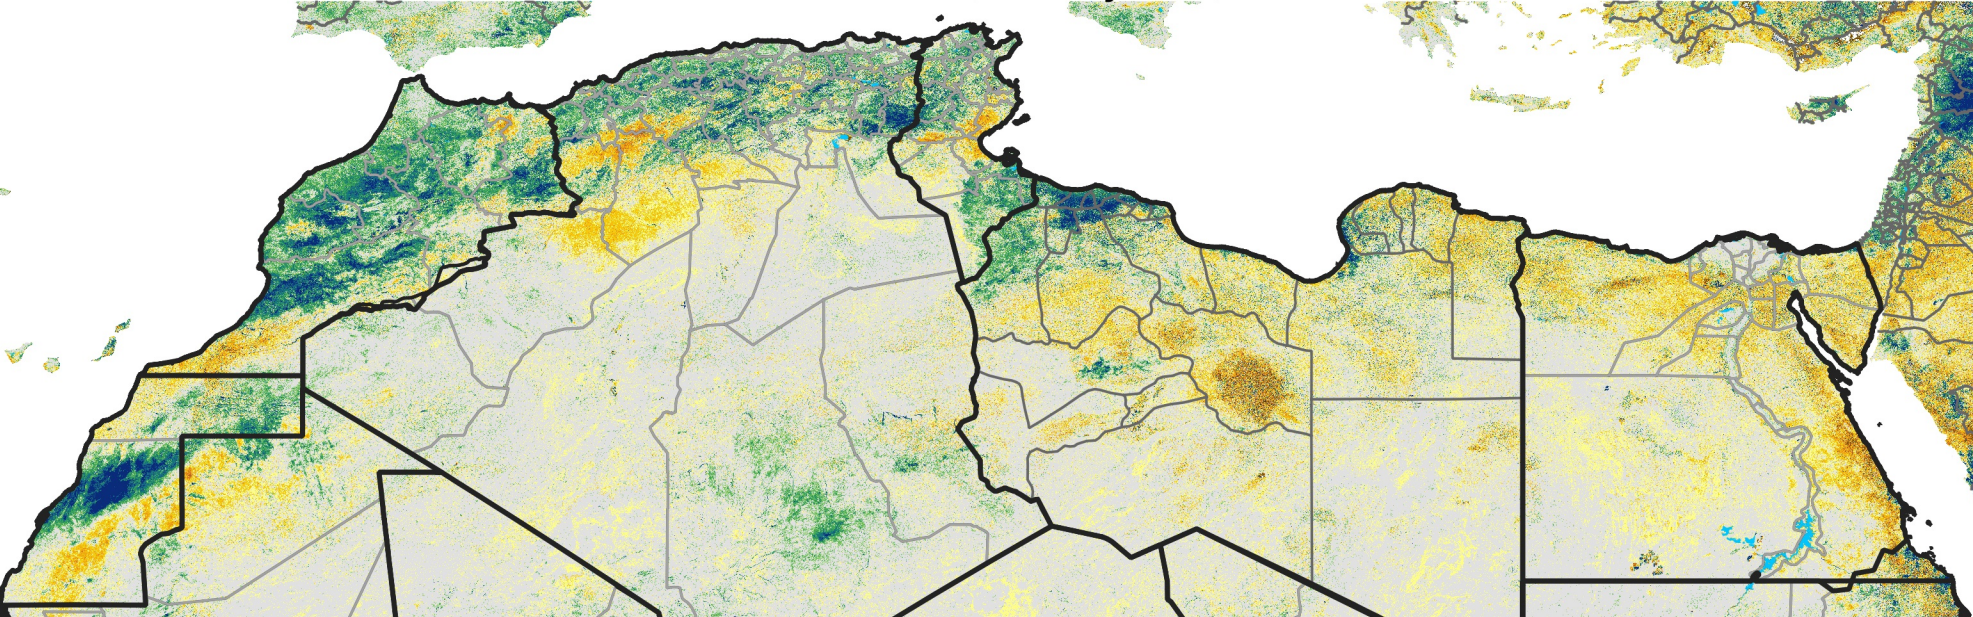

# North Africa Percent of Mean NDVI

2019 / Mean (2012 - 2021)  
Period 01 / Dec 26, 2018 - Jan 05, 2019