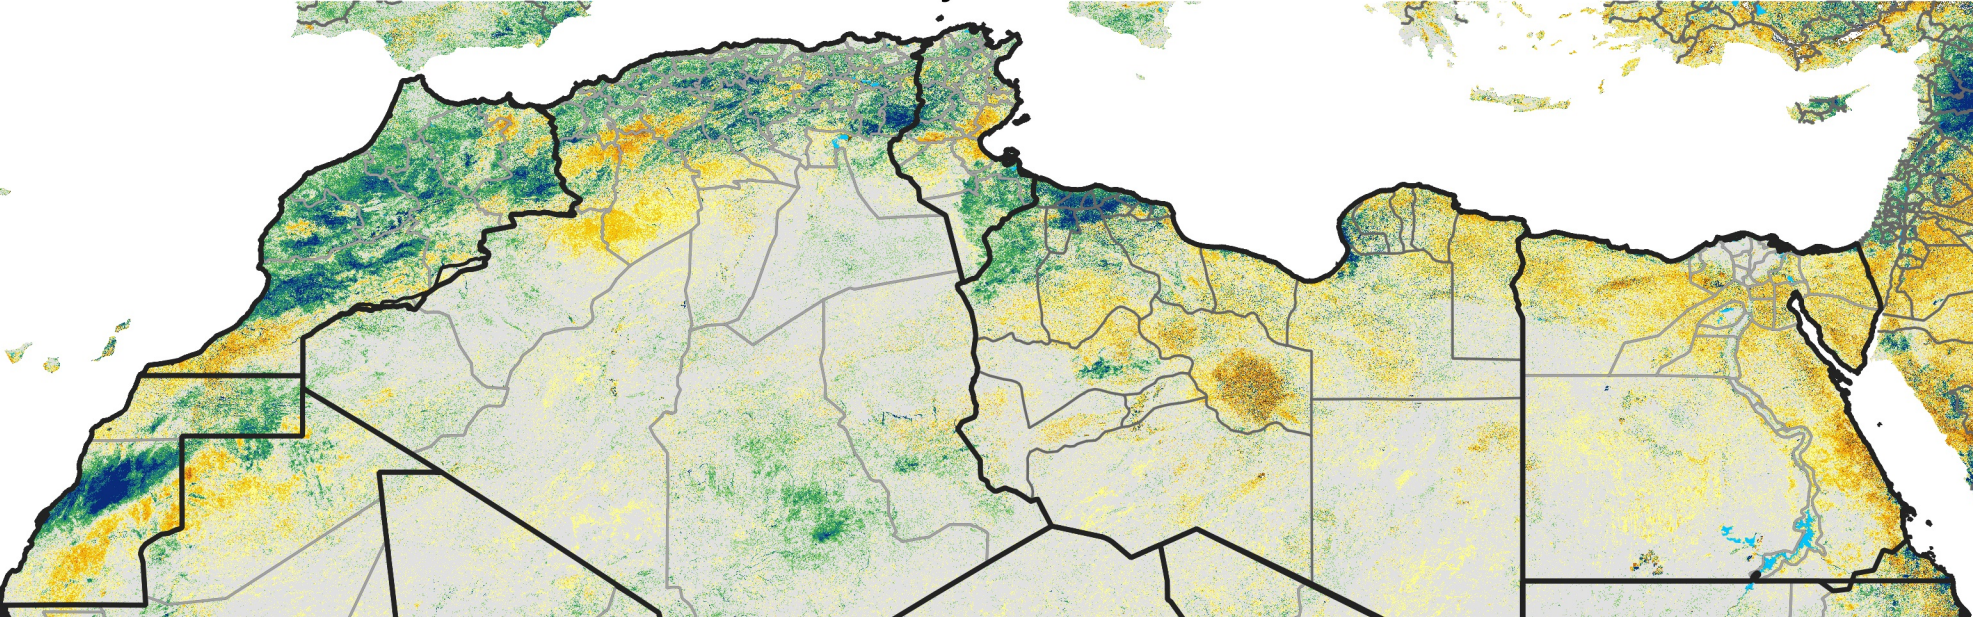

North Africa Percent of Mean NDVI

2019 / Mean (2012 - 2021)

Period 02 / Jan 01 - 10, 2019

Percent of Normal