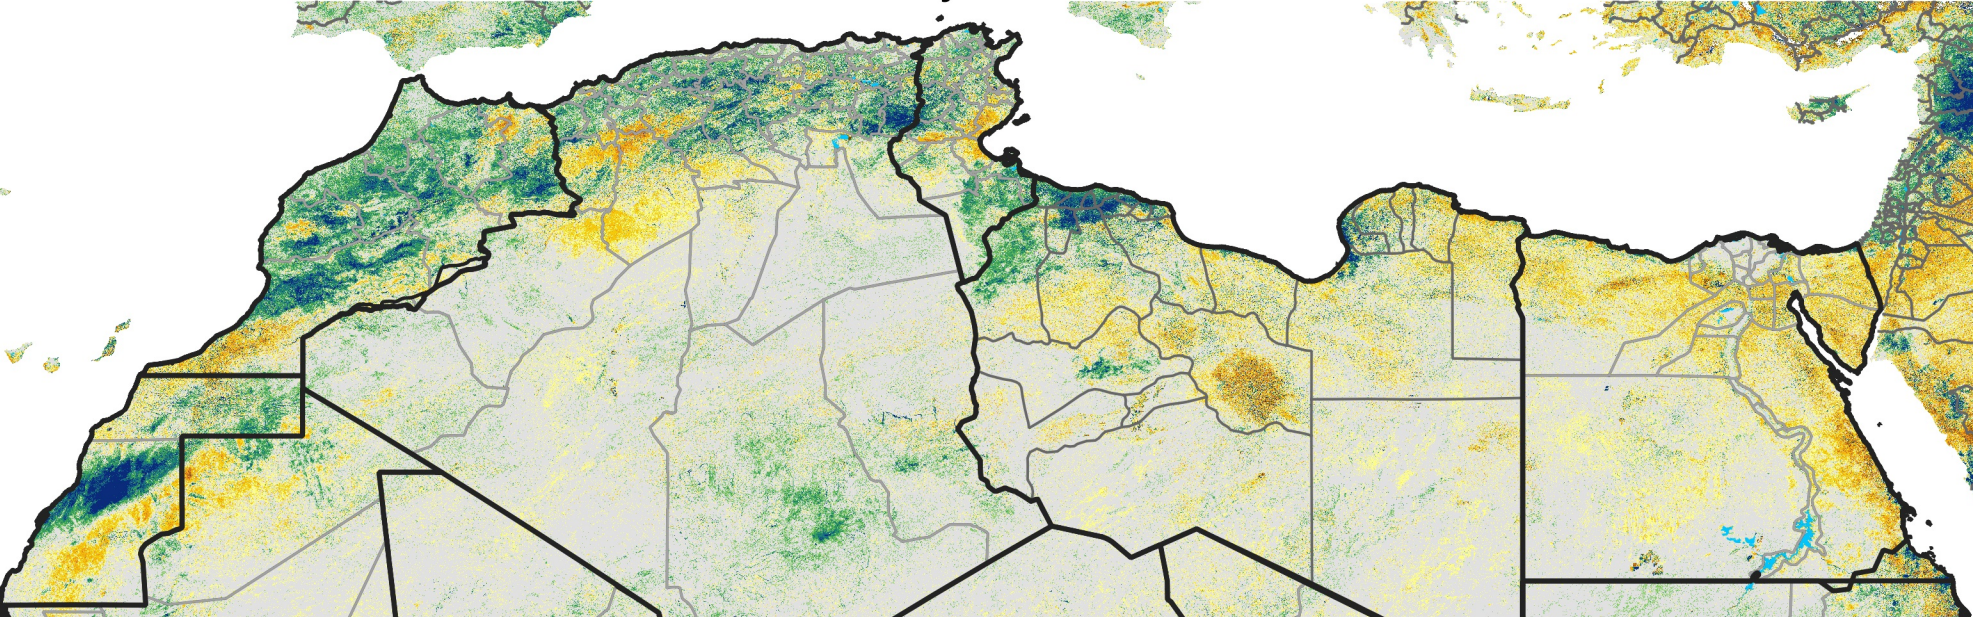

North Africa Percent of Mean NDVI

2019 / Mean (2012 - 2021)

Period 03 / Jan 06 - 15, 2019

Percent of Normal