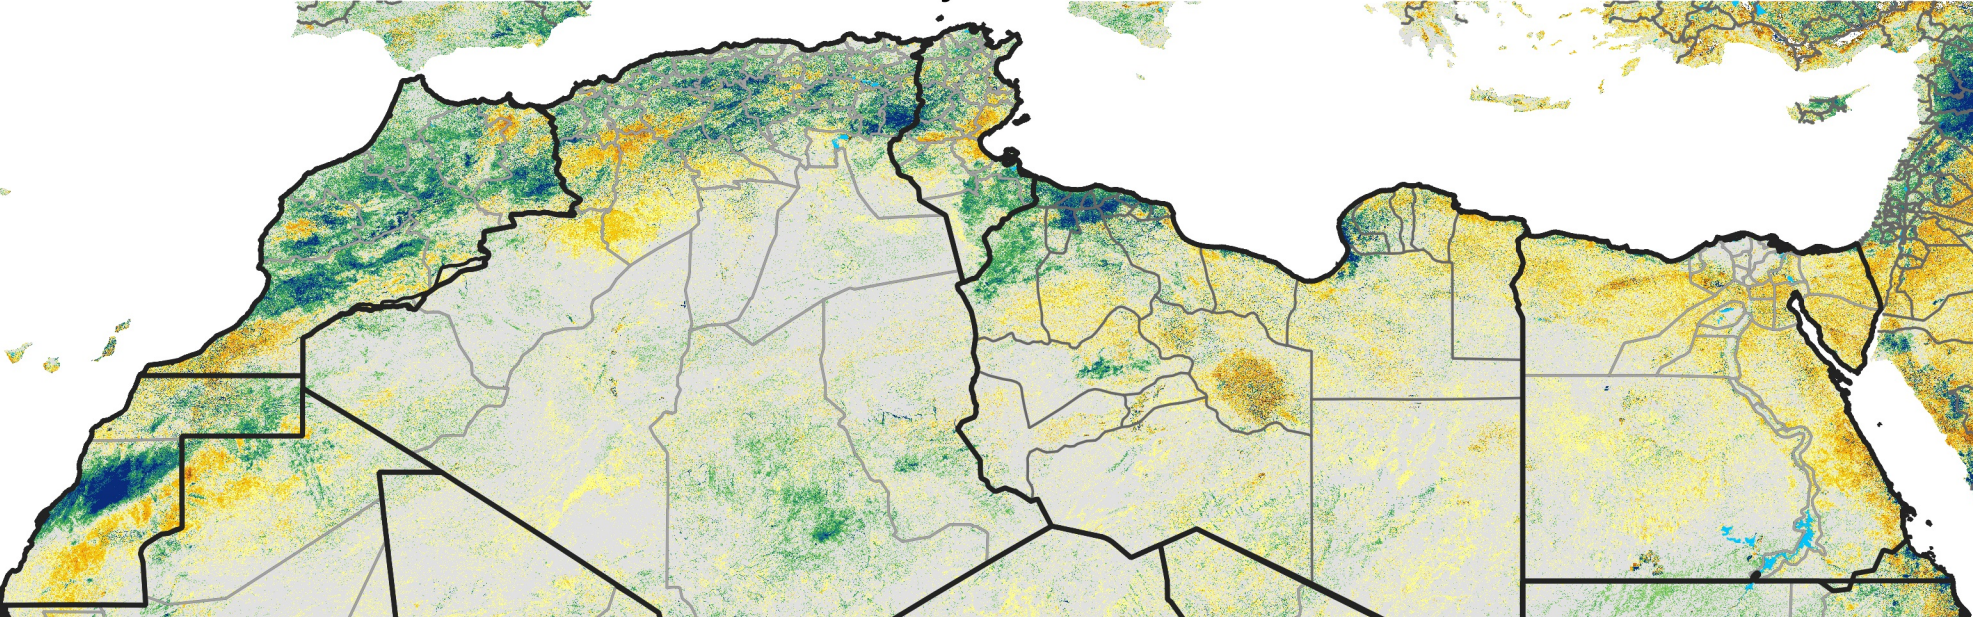

North Africa Percent of Mean NDVI

2019 / Mean (2012 - 2021)

Period 04 / Jan 11 - 20, 2019

Percent of Normal