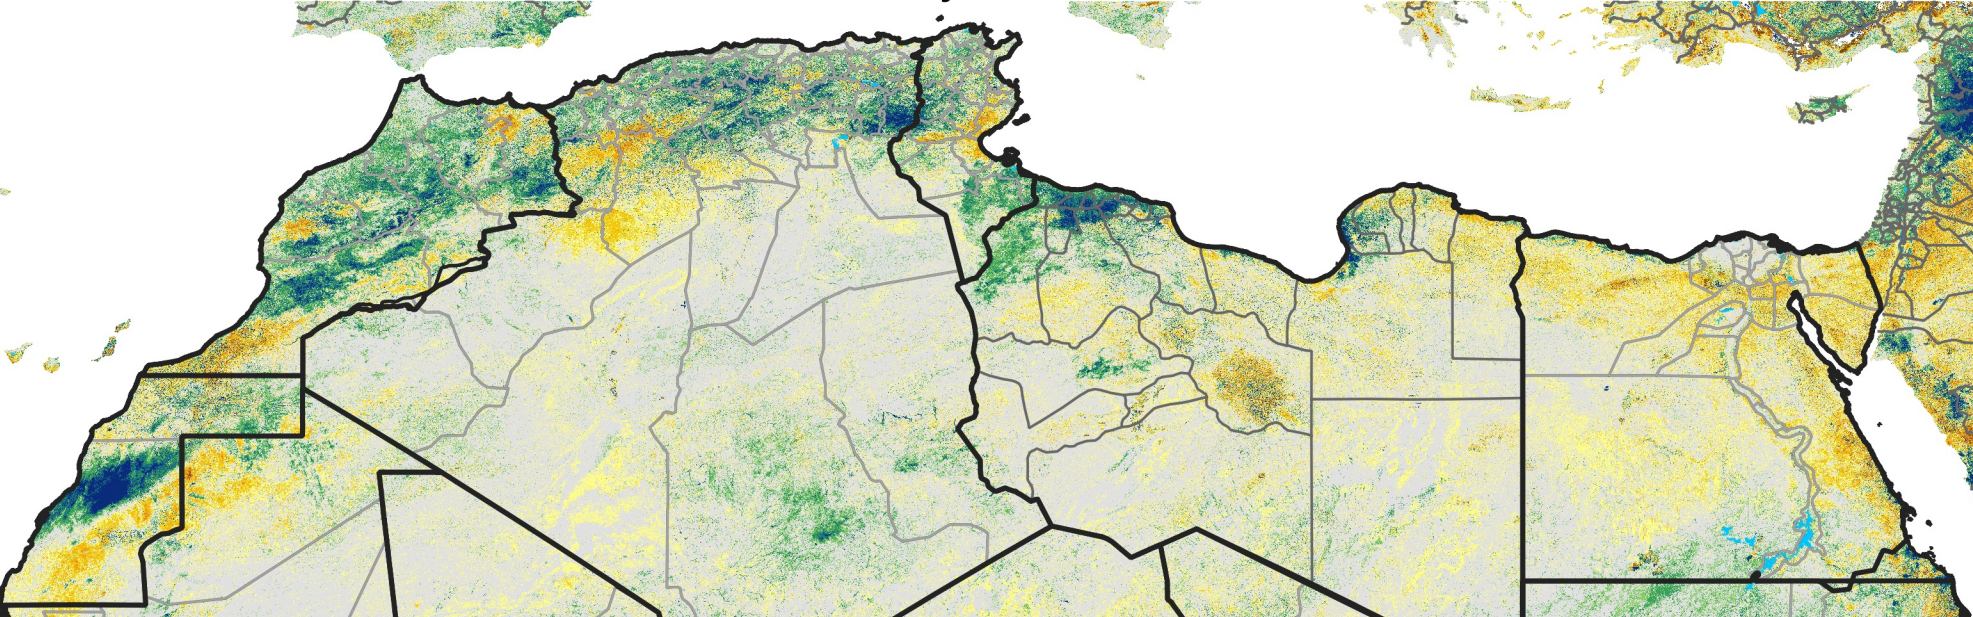

North Africa Percent of Mean NDVI

2019 / Mean (2012 - 2021)

Period 05 / Jan 16 - 25, 2019

Percent of Normal