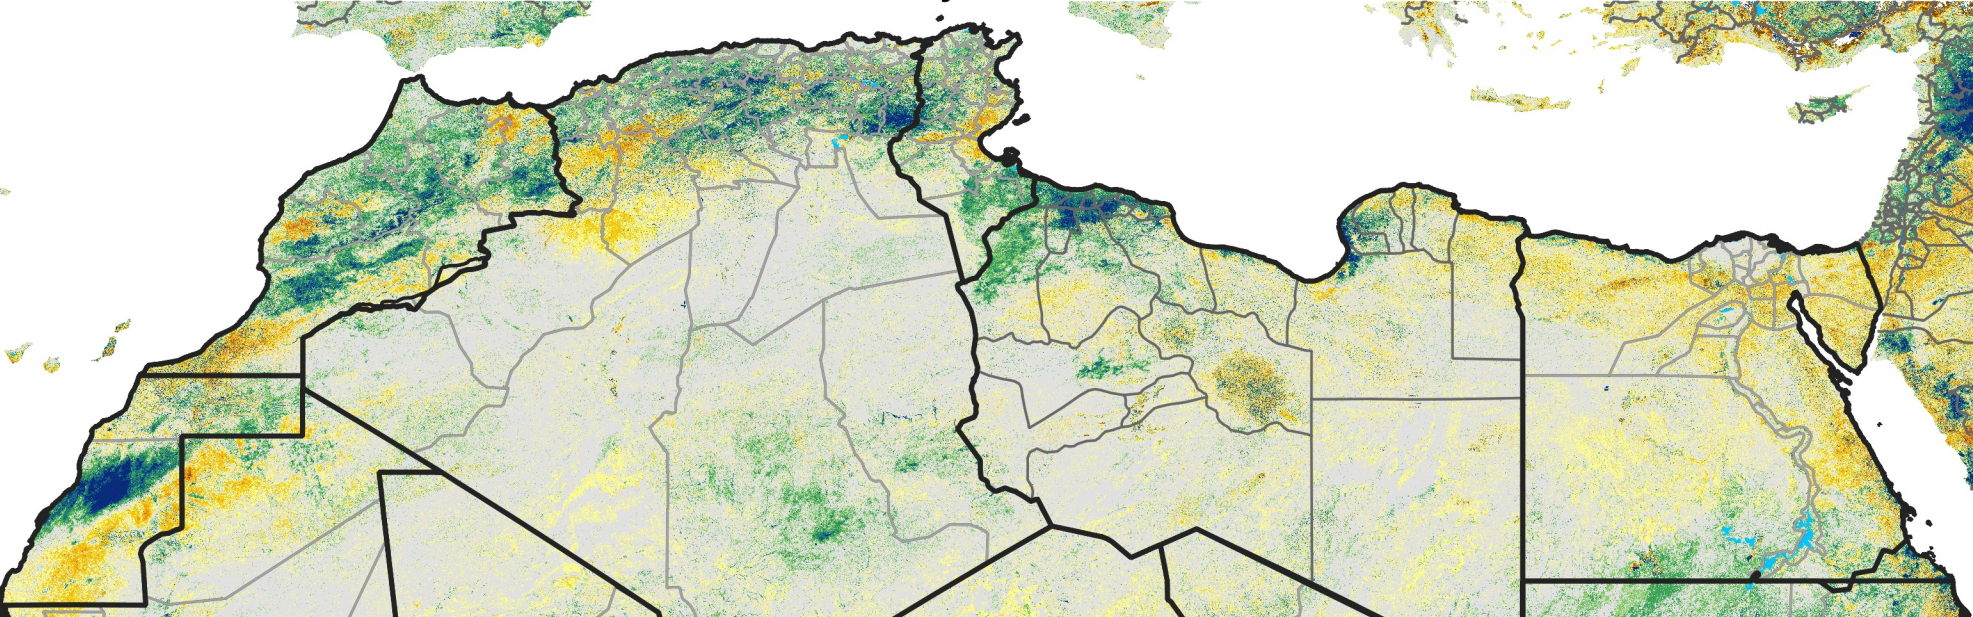

North Africa Percent of Mean NDVI

2019 / Mean (2012 - 2021)

Period 06 / Jan 21 - 31, 2019

Percent of Normal