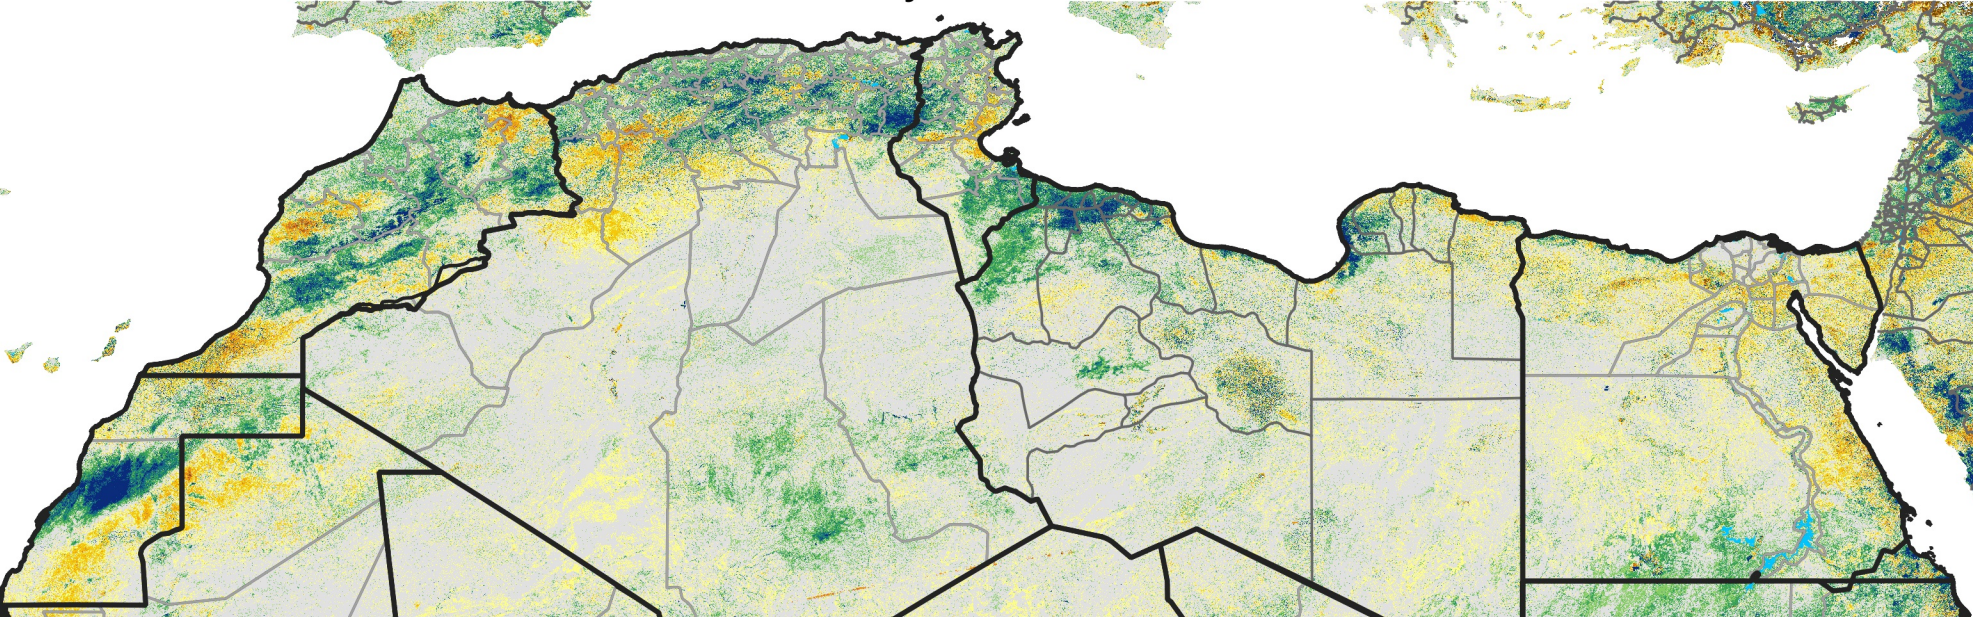

North Africa Percent of Mean NDVI

2019 / Mean (2012 - 2021)
Period 07 / Jan 26 - Feb 05, 2019

Percent of Normal