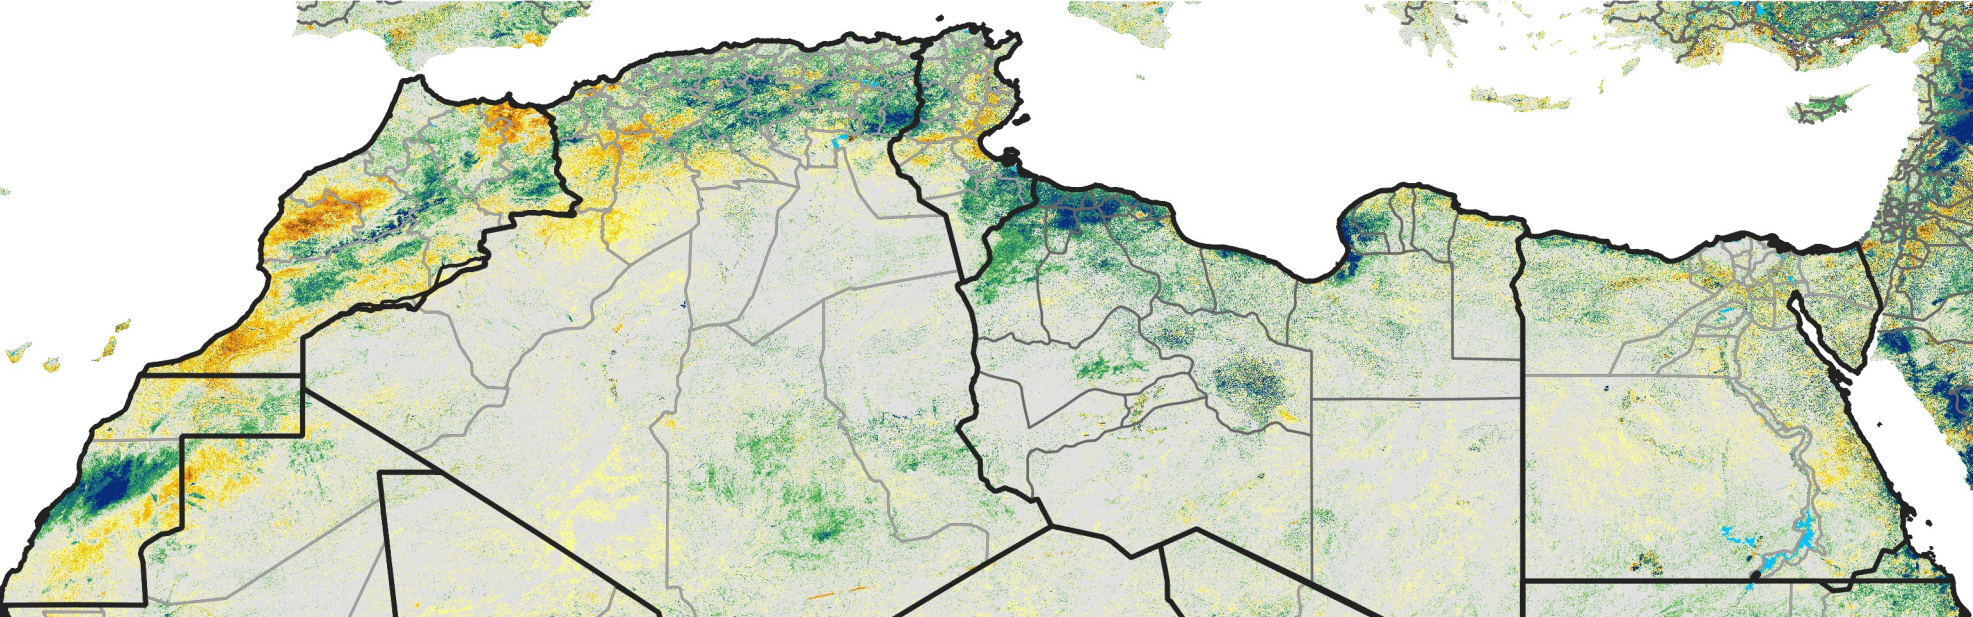

North Africa Percent of Mean NDVI

2019 / Mean (2012 - 2021)
Period 11 / Feb 16 - 25, 2019

Percent of Normal