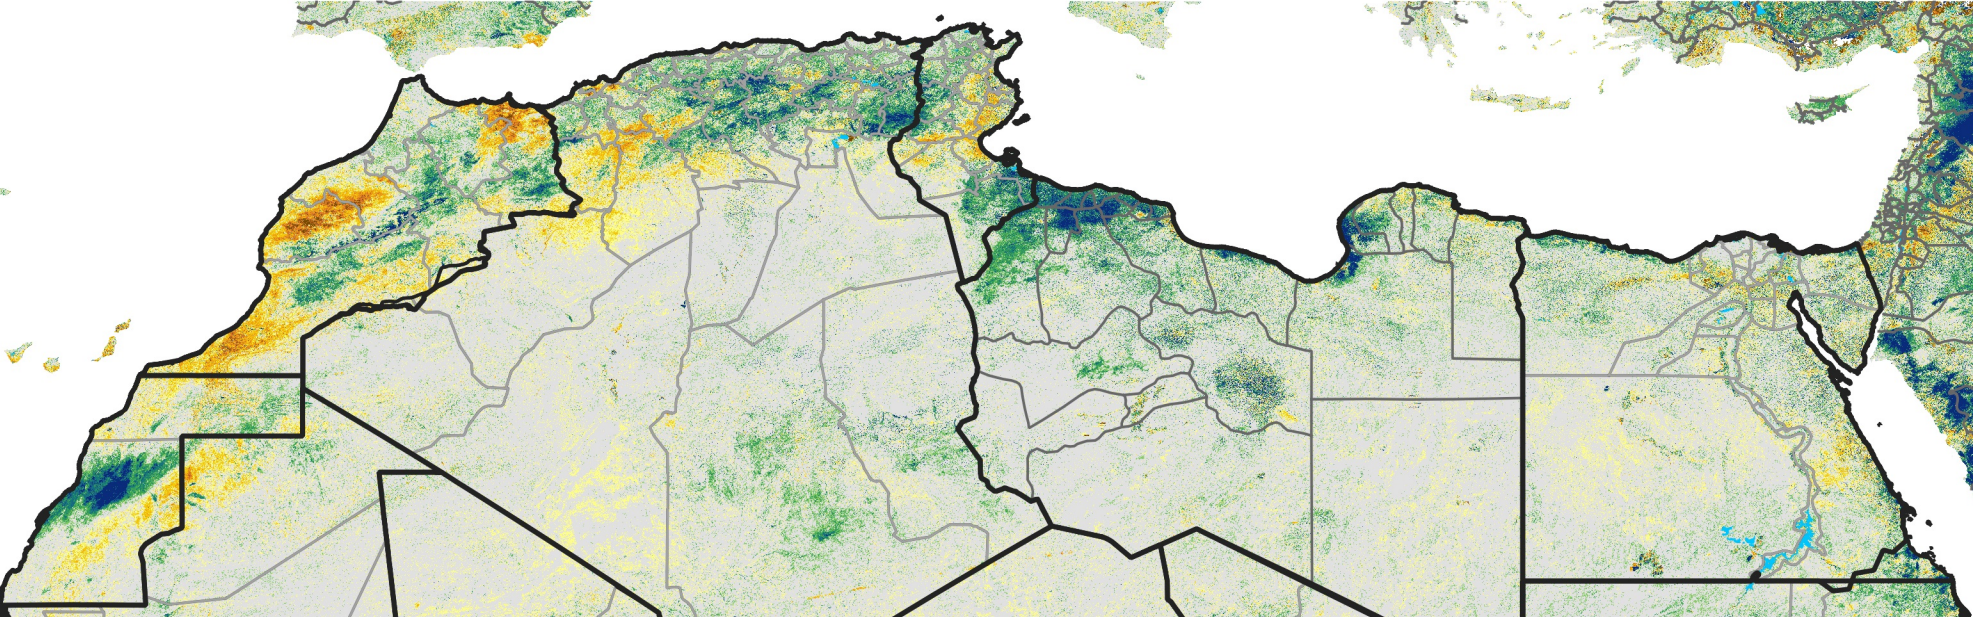

North Africa Percent of Mean NDVI

2019 / Mean (2012 - 2021)
Period 12 / Feb 21 - 28, 2019

Percent of Normal