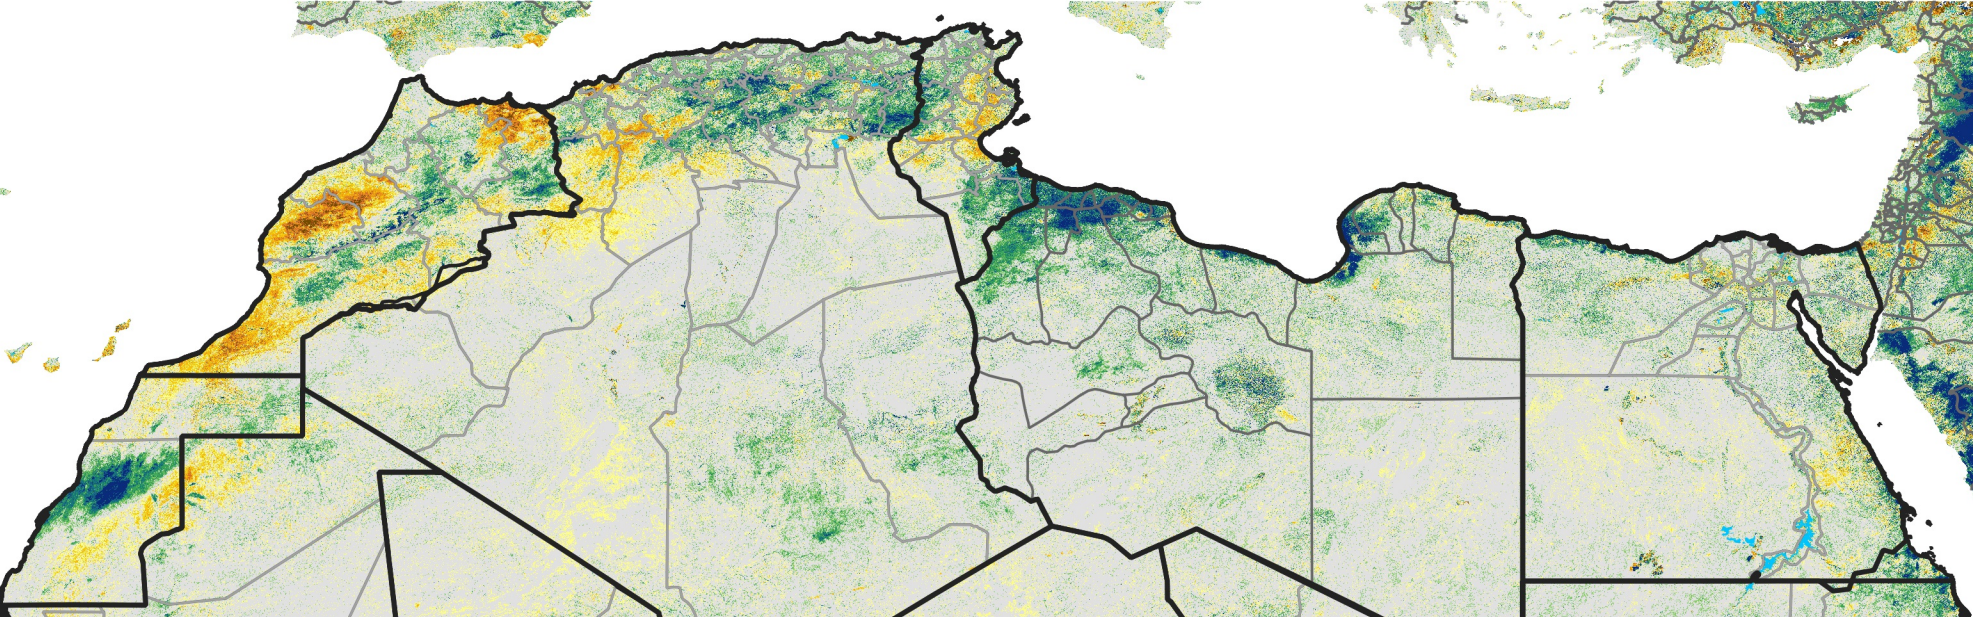

North Africa Percent of Mean NDVI

2019 / Mean (2012 - 2021)
Period 13 / Feb 26 - Mar 05, 2019

Percent of Normal