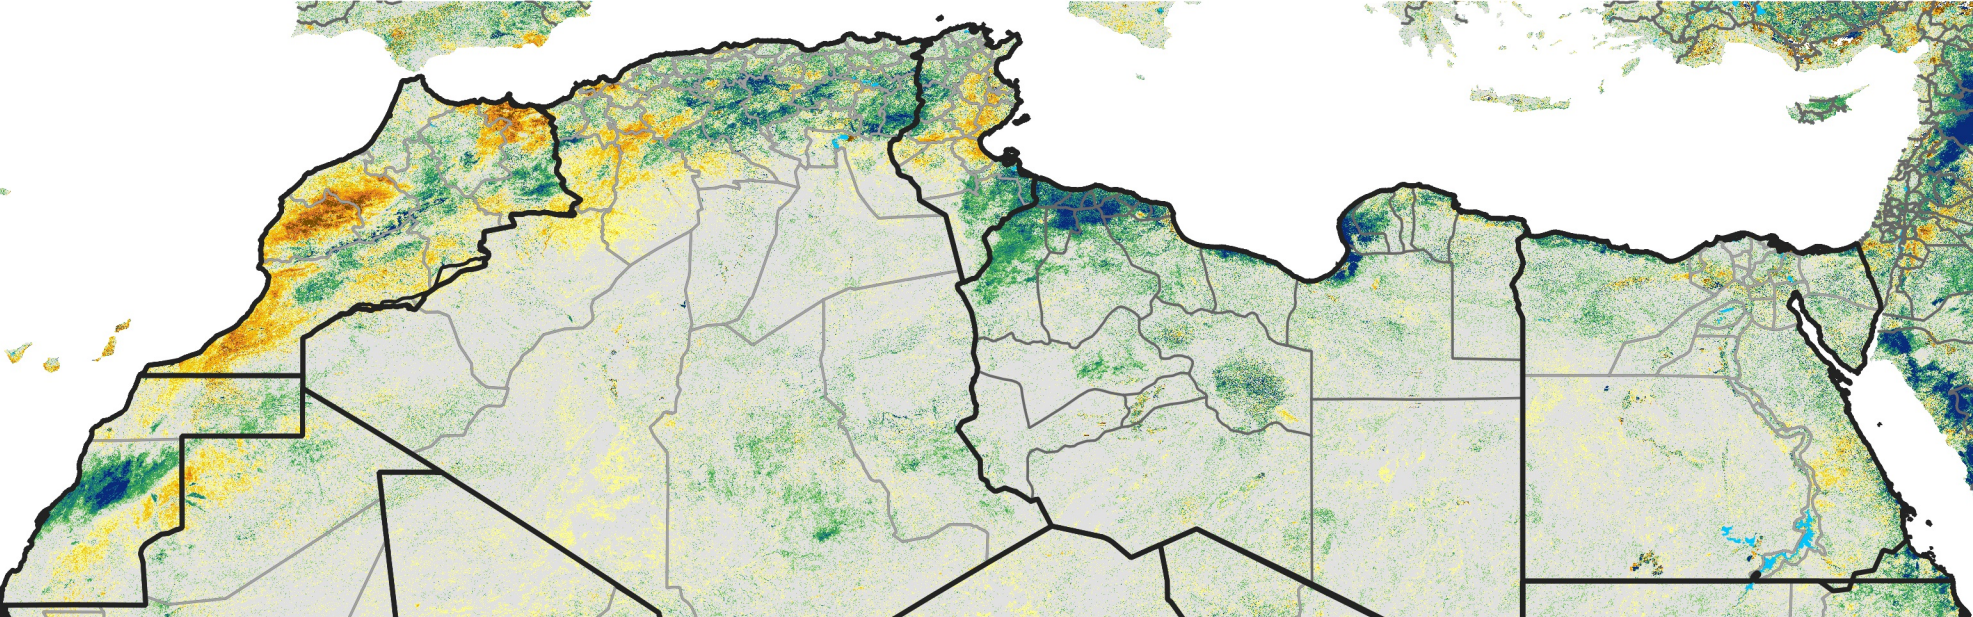

North Africa Percent of Mean NDVI

2019 / Mean (2012 - 2021)
Period 14 / Mar 01 - 10, 2019

Percent of Normal