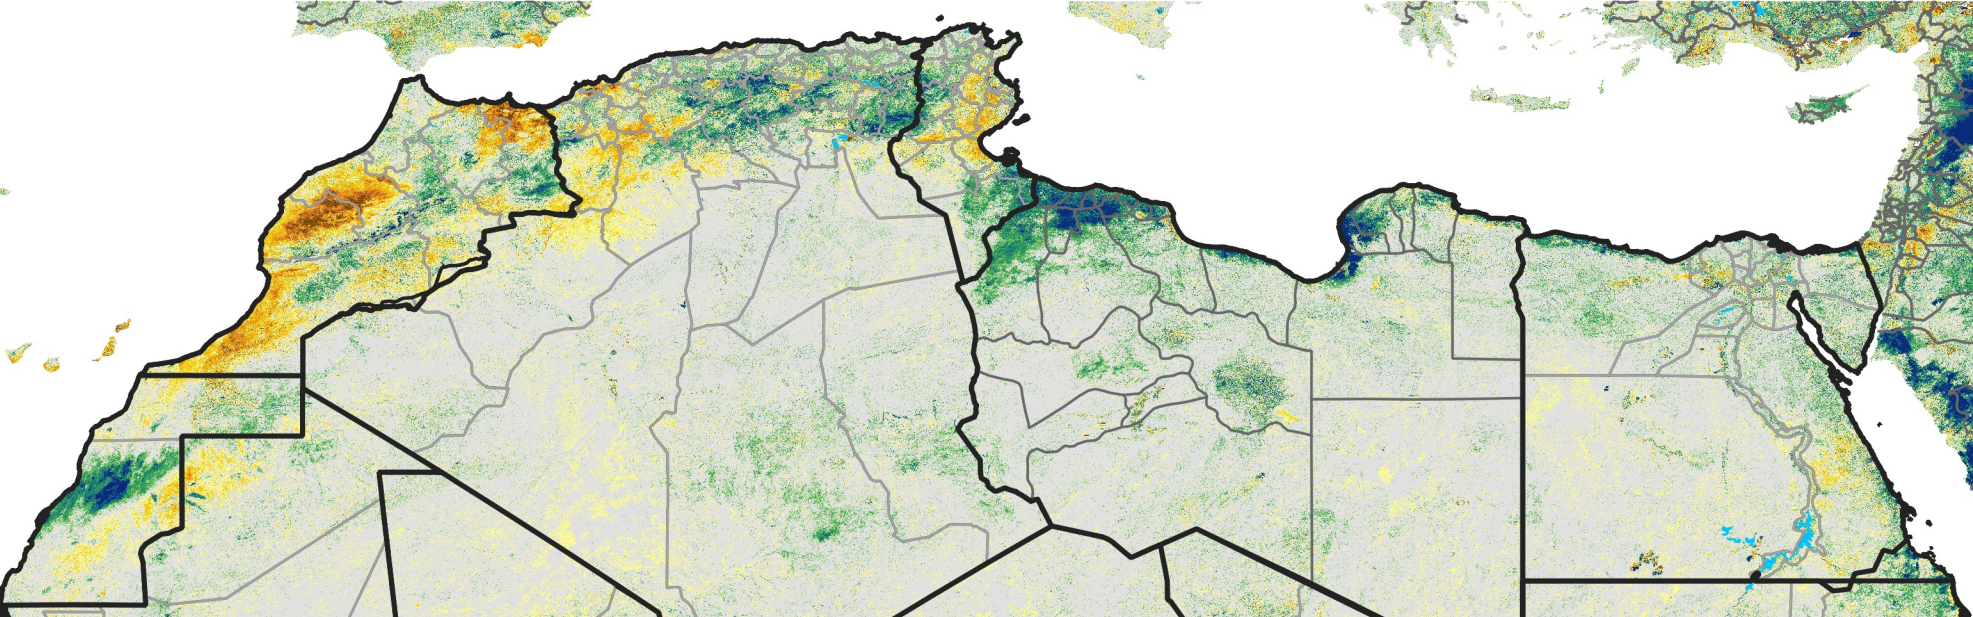

# North Africa Percent of Mean NDVI

2019 / Mean (2012 - 2021)  
Period 15 / Mar 06 - 15, 2019