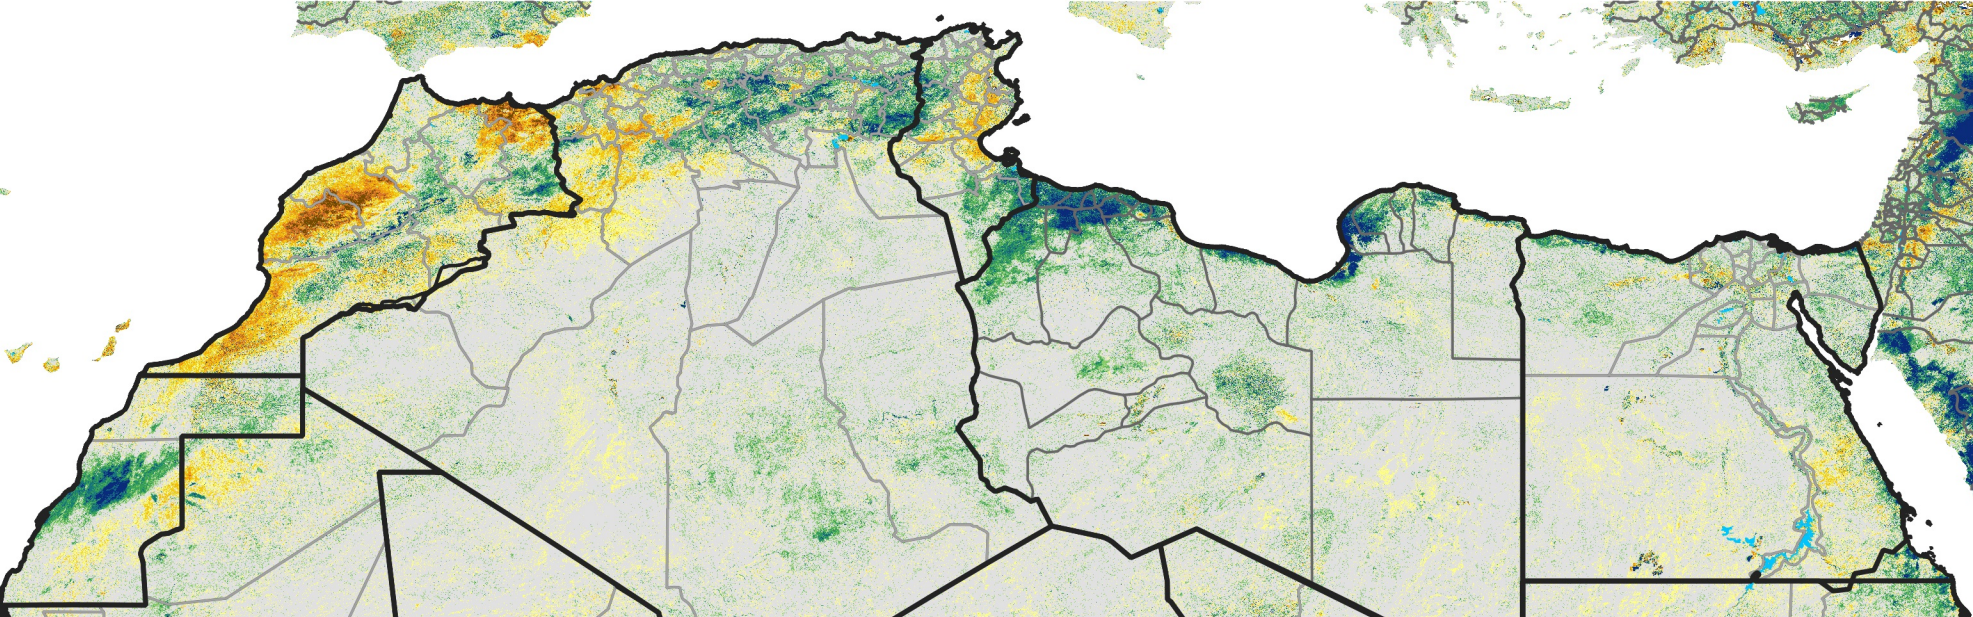

North Africa Percent of Mean NDVI

2019 / Mean (2012 - 2021)
Period 16 / Mar 11 - 20, 2019

Percent of Normal