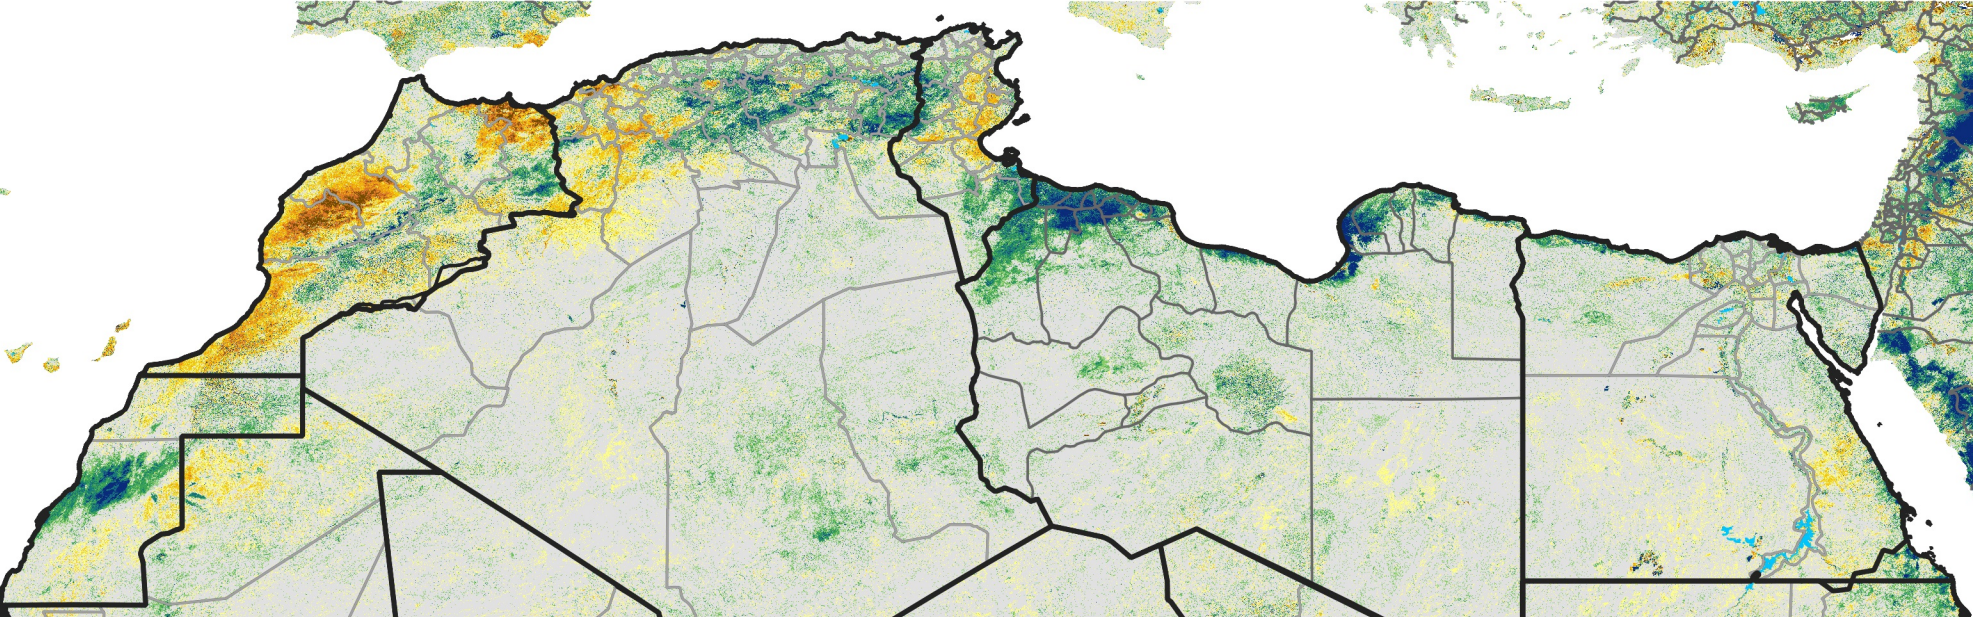

North Africa Percent of Mean NDVI

2019 / Mean (2012 - 2021)
Period 17 / Mar 16 - 25, 2019

Percent of Normal