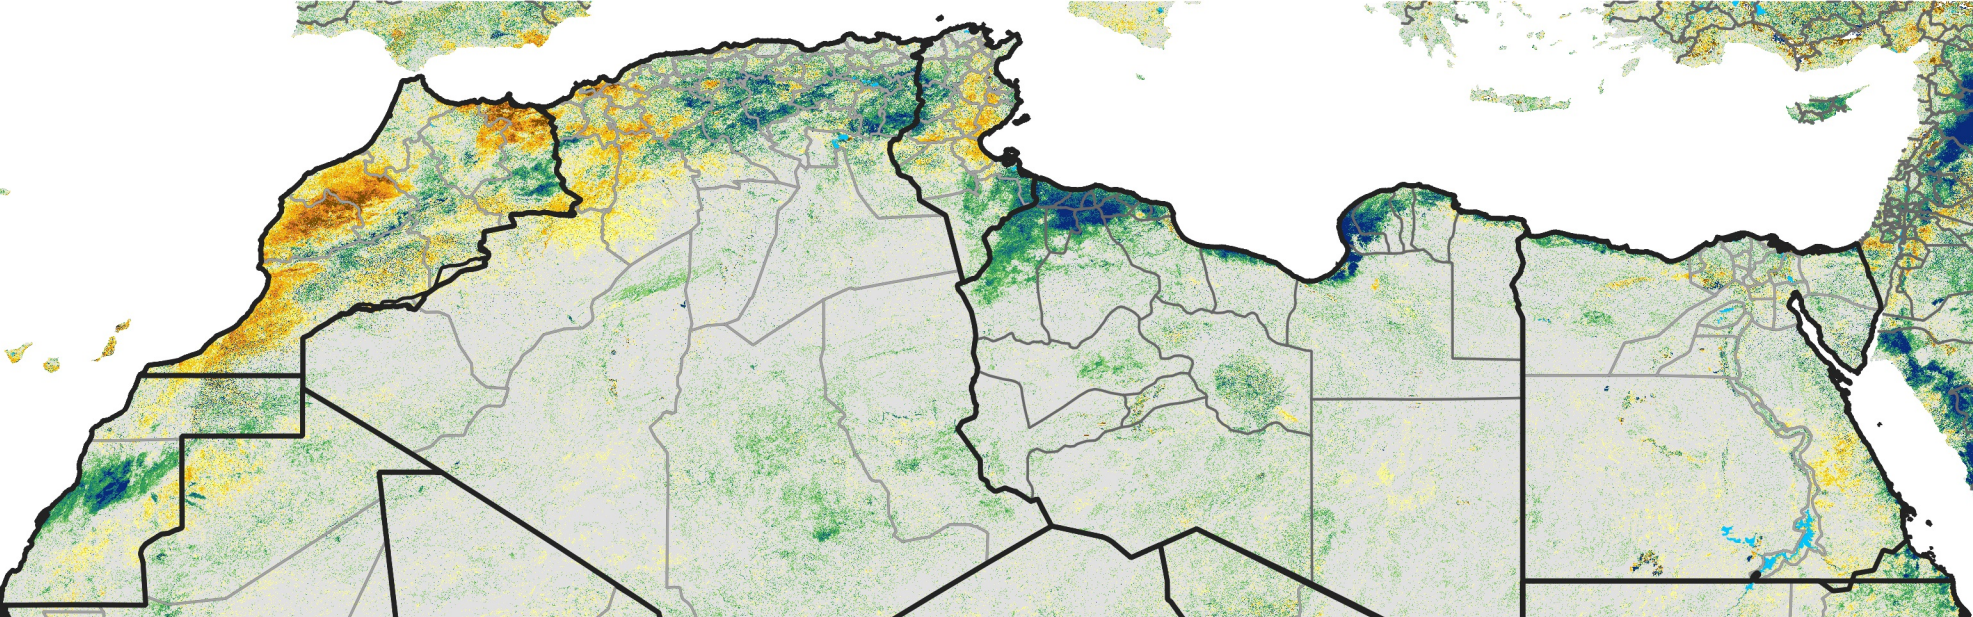

North Africa Percent of Mean NDVI

2019 / Mean (2012 - 2021)
Period 18 / Mar 21 - 31, 2019

Percent of Normal