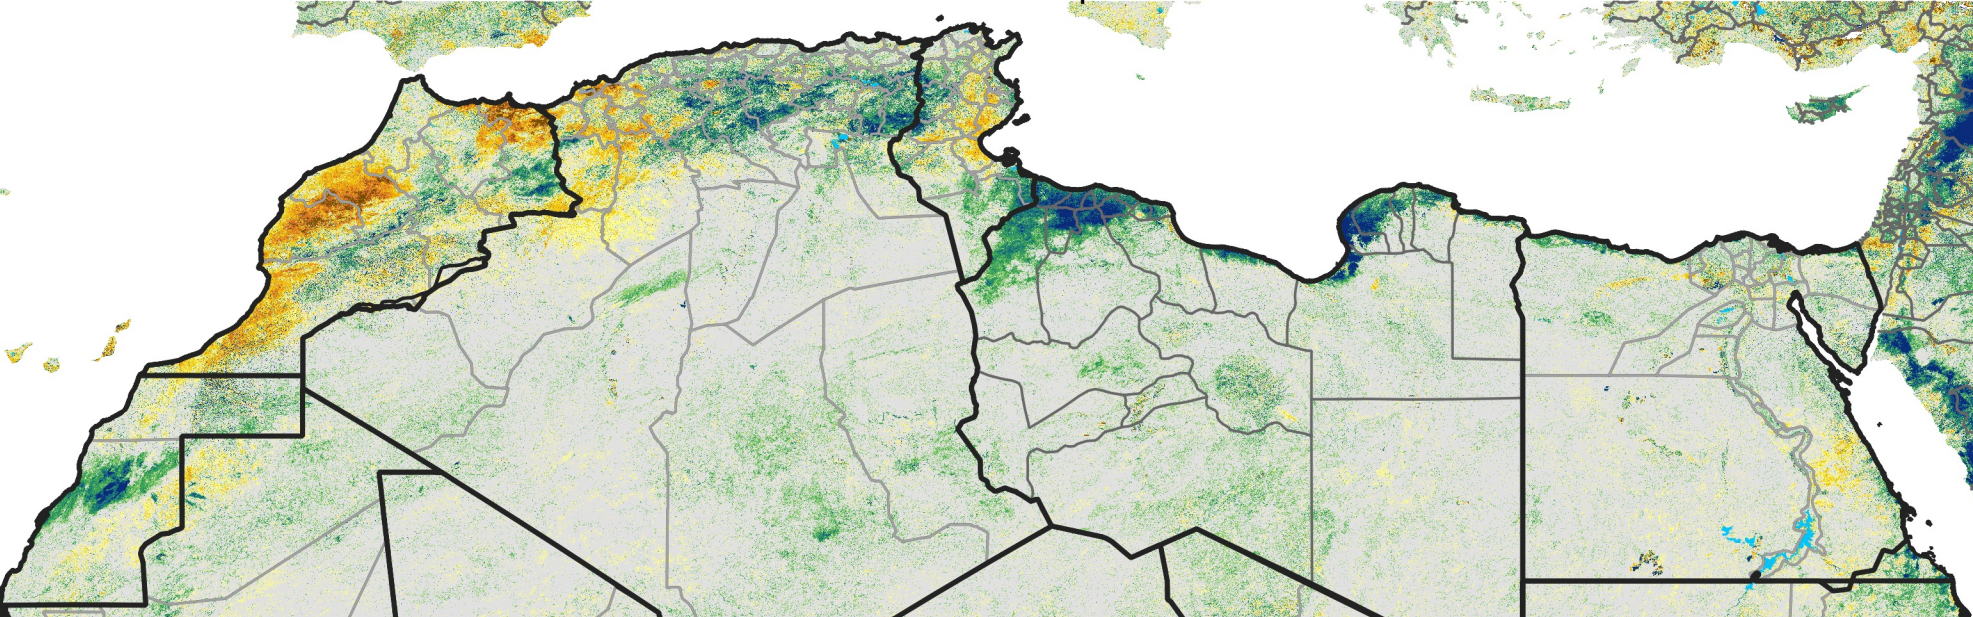

North Africa Percent of Mean NDVI

2019 / Mean (2012 - 2021)
Period 19 / Mar 26 - Apr 05, 2019

Percent of Normal