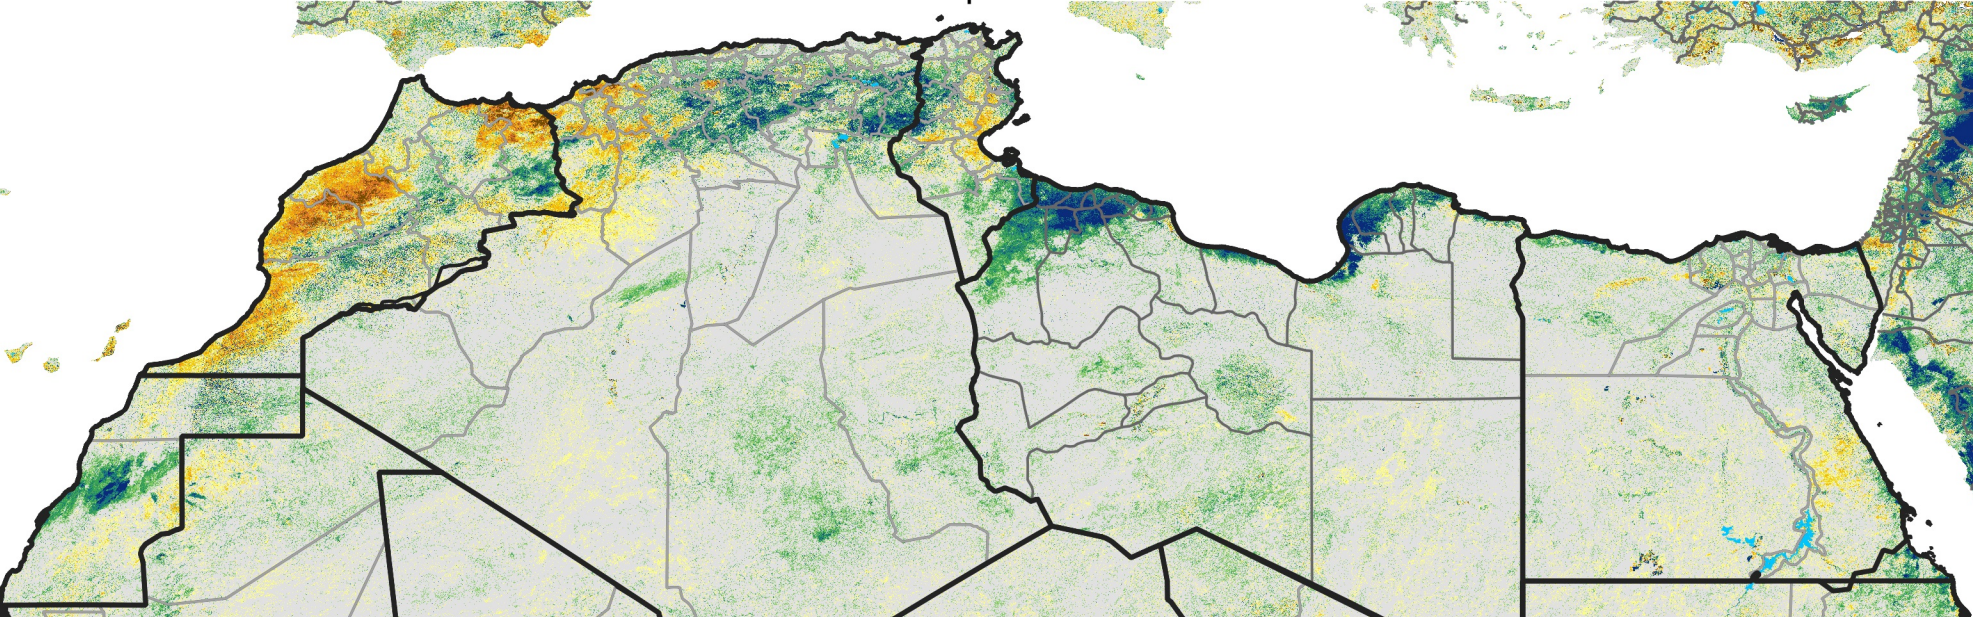

North Africa Percent of Mean NDVI

2019 / Mean (2012 - 2021)
Period 20 / Apr 01 - 10, 2019

Percent of Normal