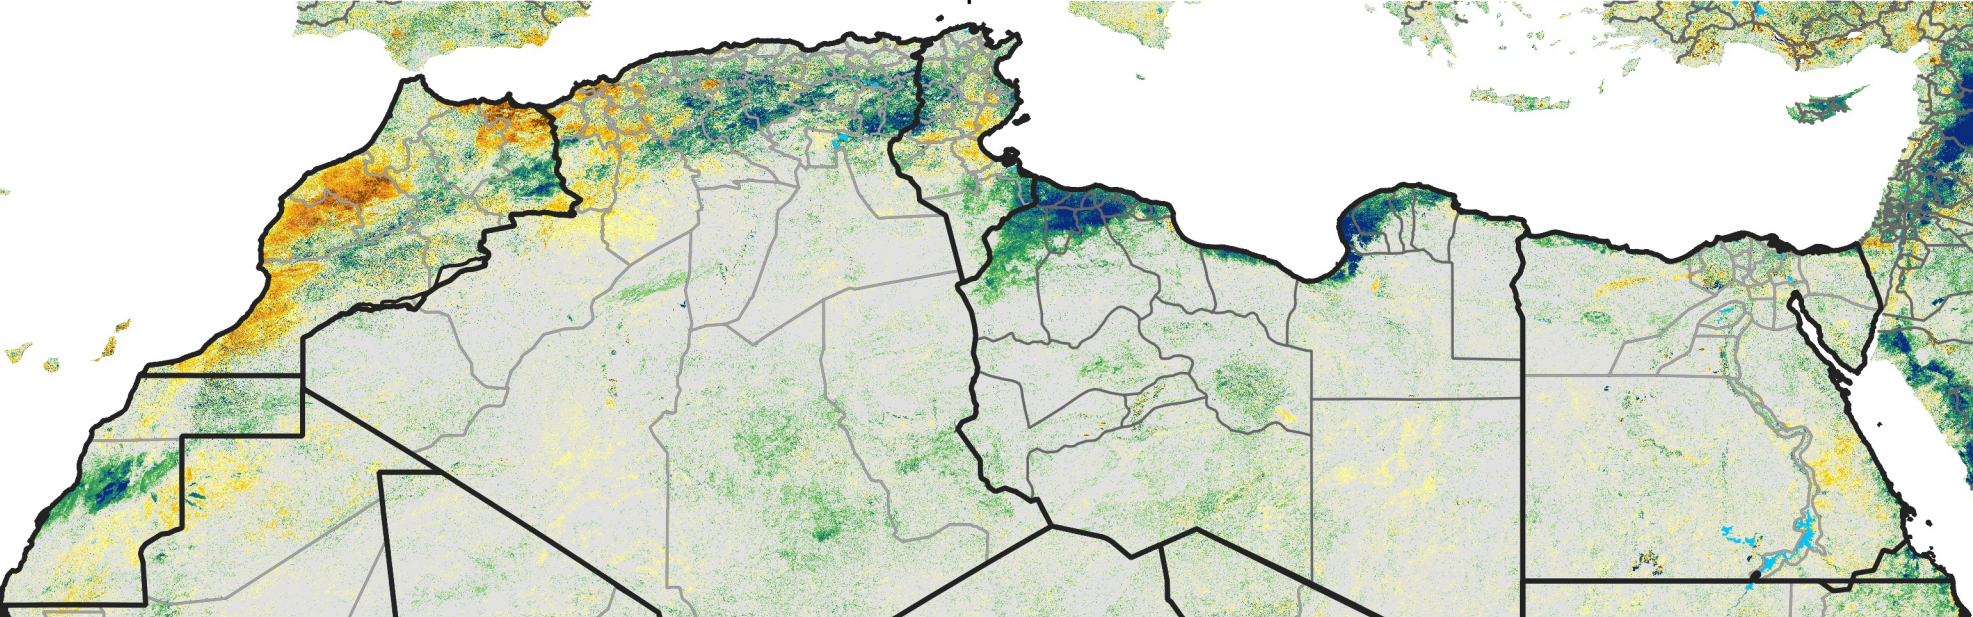

North Africa Percent of Mean NDVI

2019 / Mean (2012 - 2021)
Period 21 / Apr 06 - 15, 2019

Percent of Normal