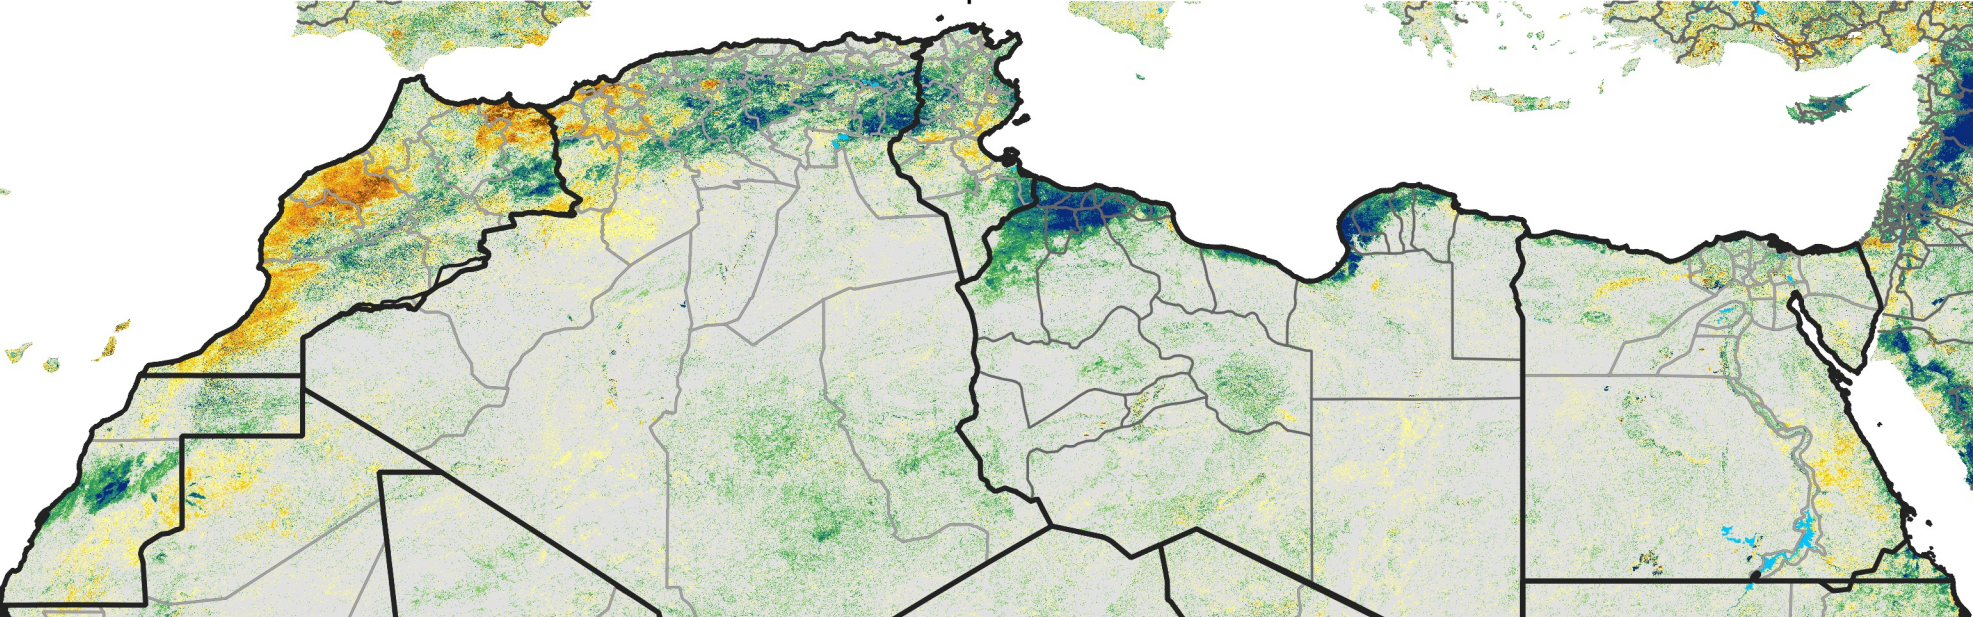

North Africa Percent of Mean NDVI

2019 / Mean (2012 - 2021)
Period 22 / Apr 11 - 20, 2019

Percent of Normal