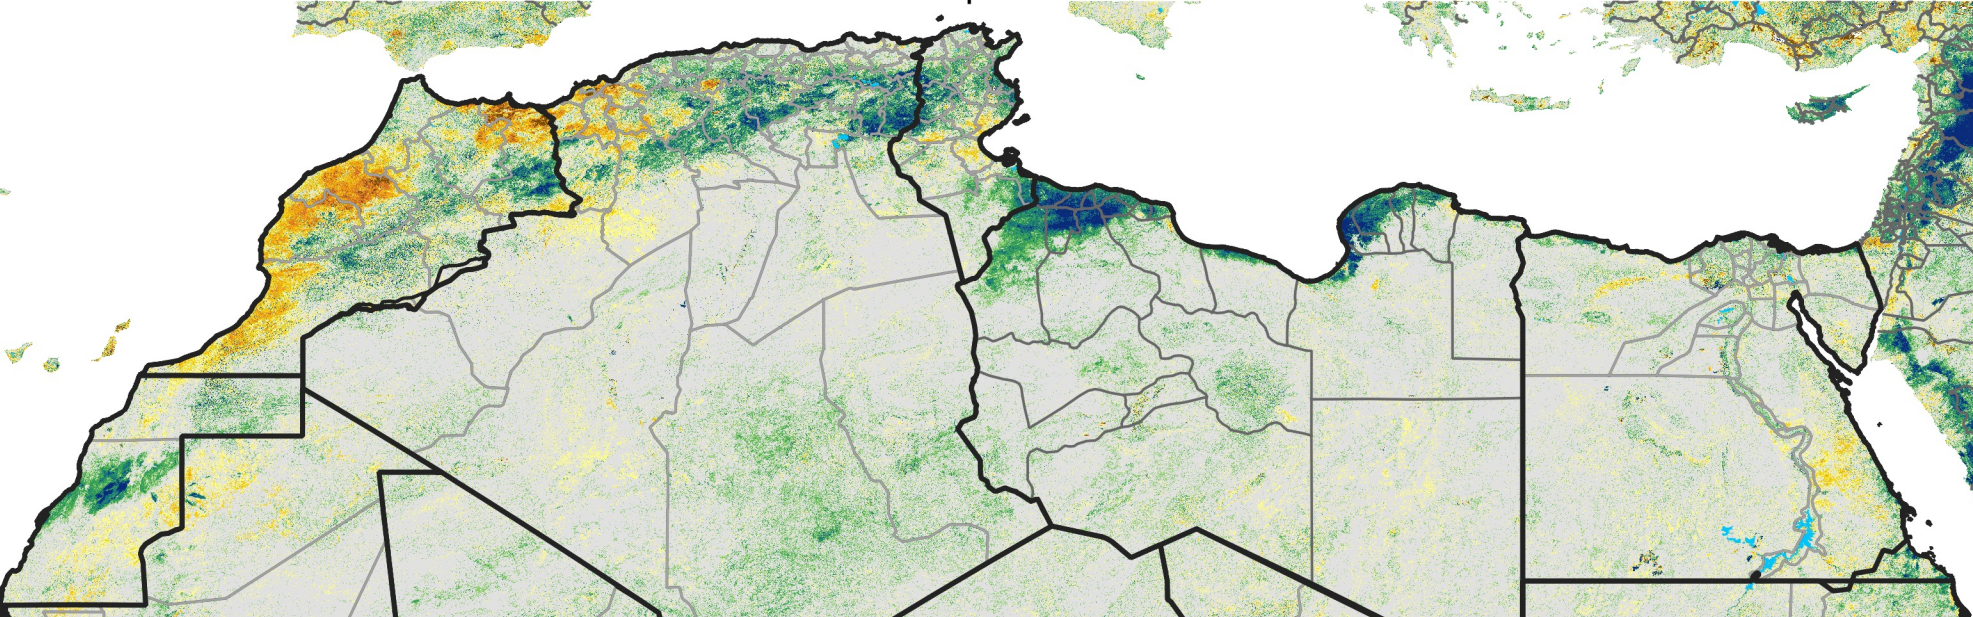

North Africa Percent of Mean NDVI

2019 / Mean (2012 - 2021)
Period 23 / Apr 16 - 25, 2019

Percent of Normal