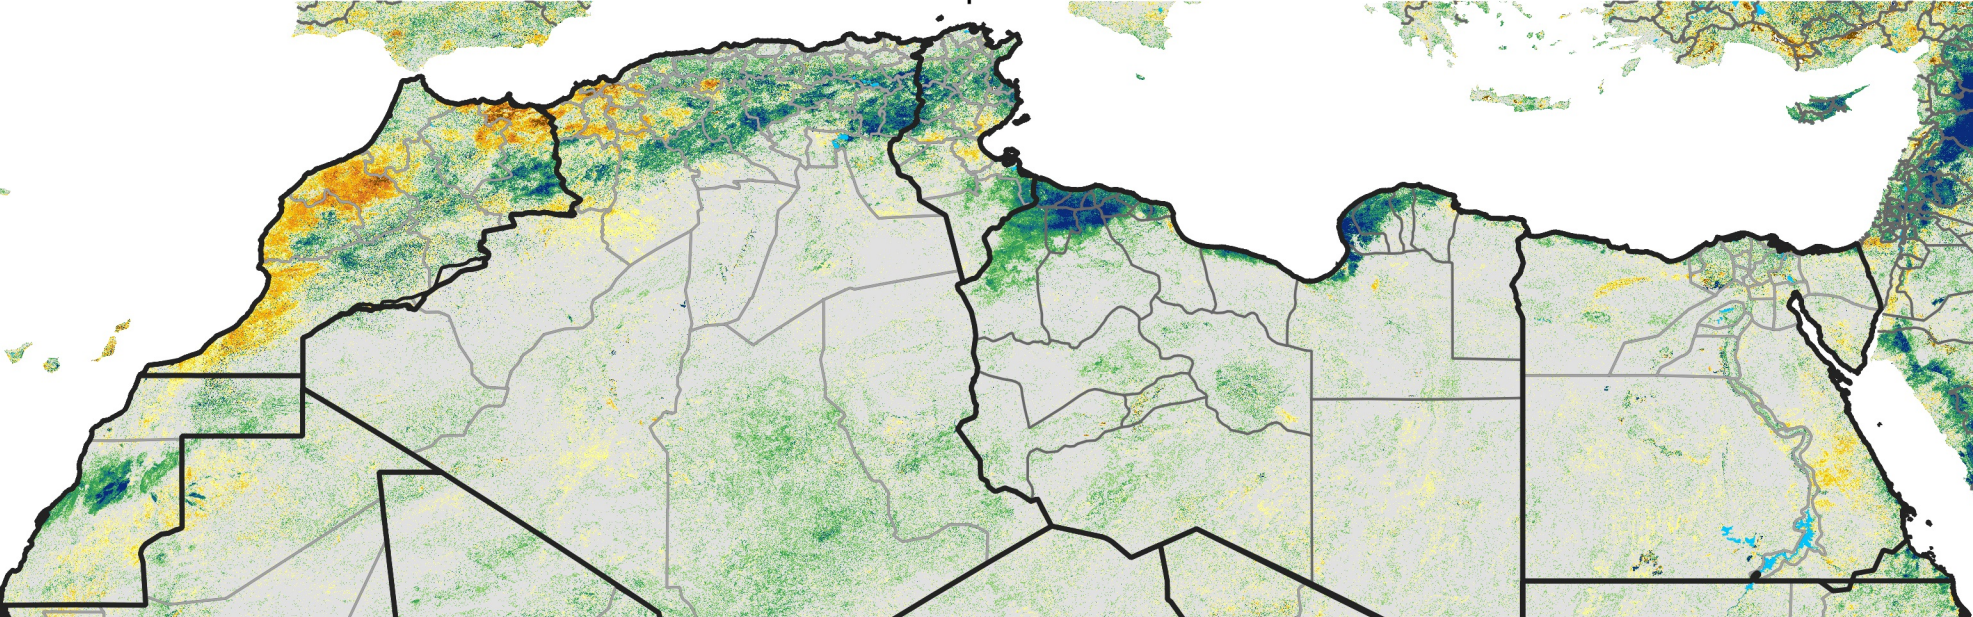

# North Africa Percent of Mean NDVI

2019 / Mean (2012 - 2021)  
Period 24 / Apr 21 - 30, 2019