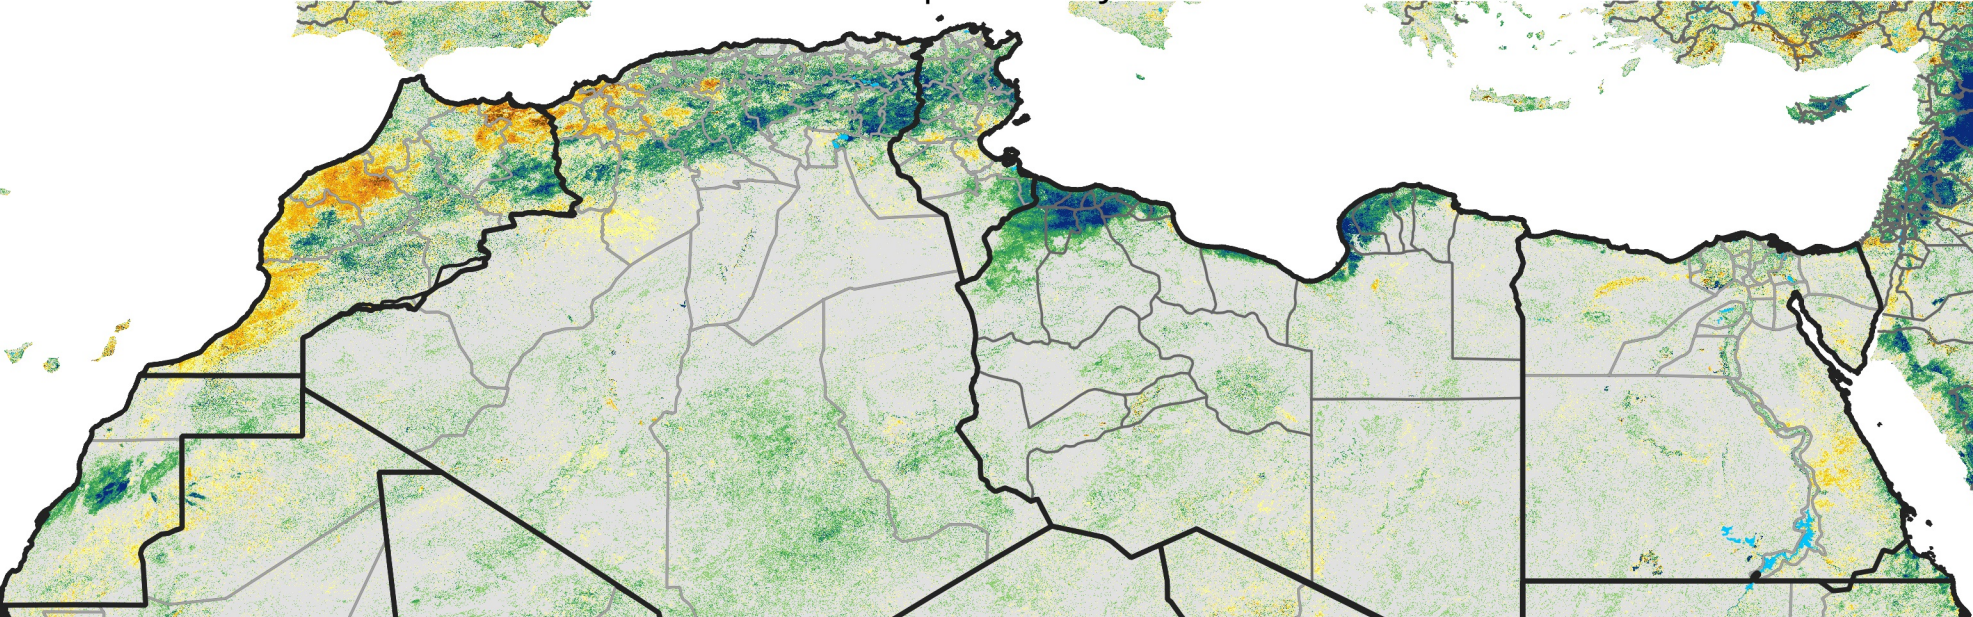

North Africa Percent of Mean NDVI

2019 / Mean (2012 - 2021)
Period 25 / Apr 26 - May 05, 2019

Percent of Normal