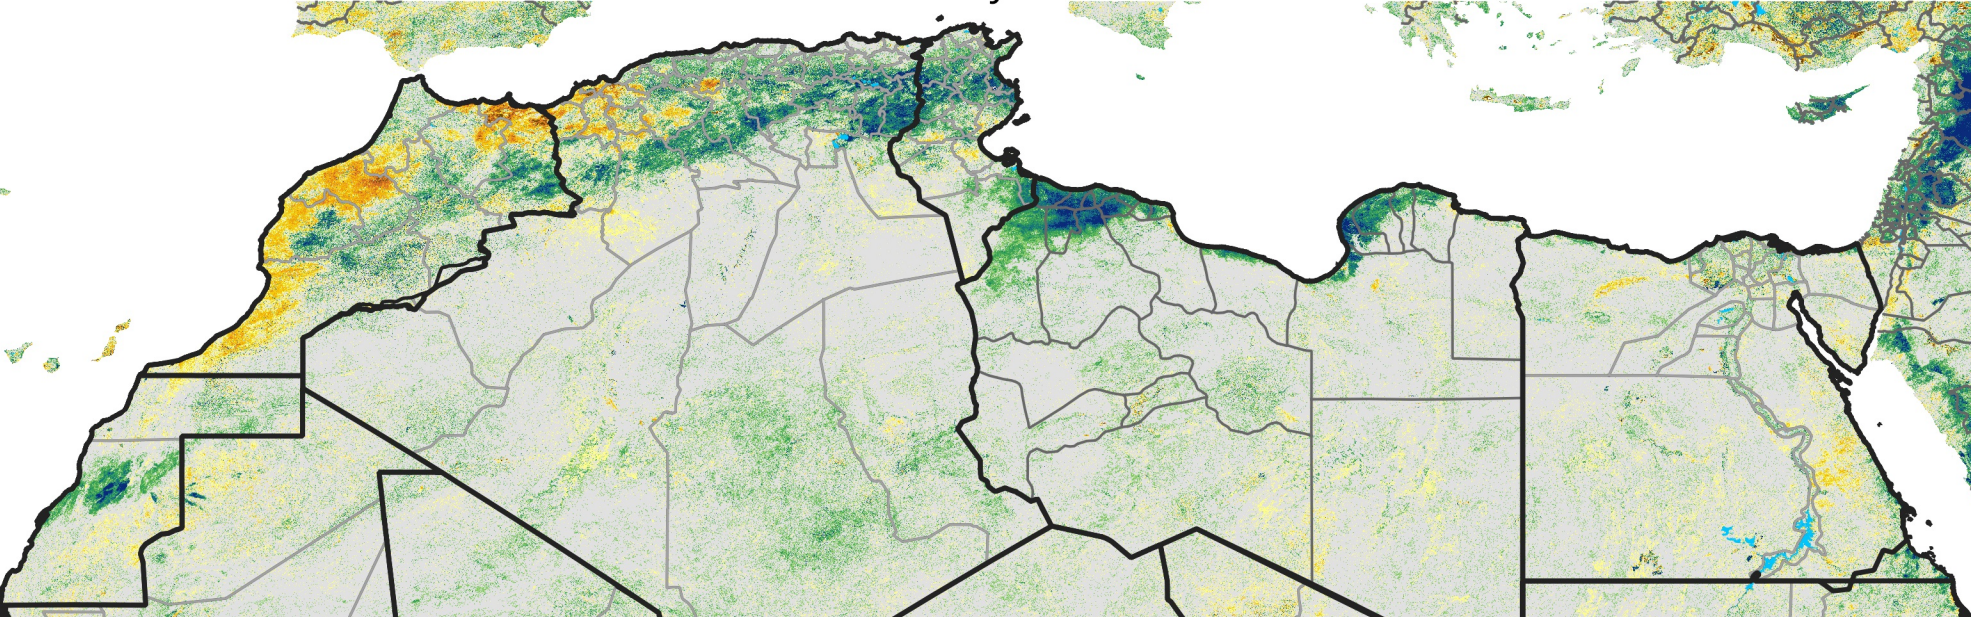

North Africa Percent of Mean NDVI

2019 / Mean (2012 - 2021)
Period 26 / May 01 - 10, 2019

Percent of Normal