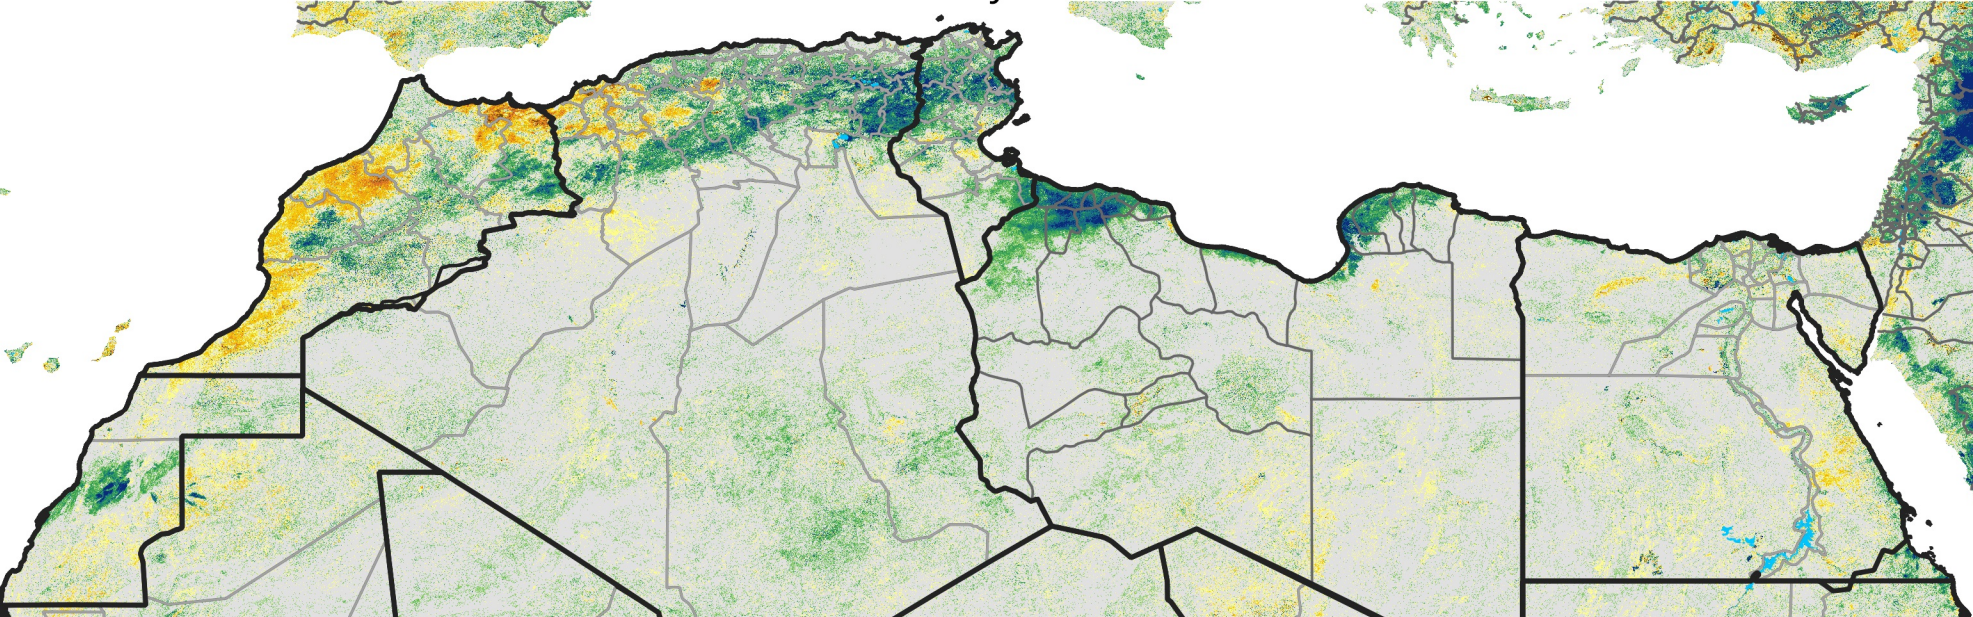

# North Africa Percent of Mean NDVI

2019 / Mean (2012 - 2021)  
Period 27 / May 06 - 15, 2019