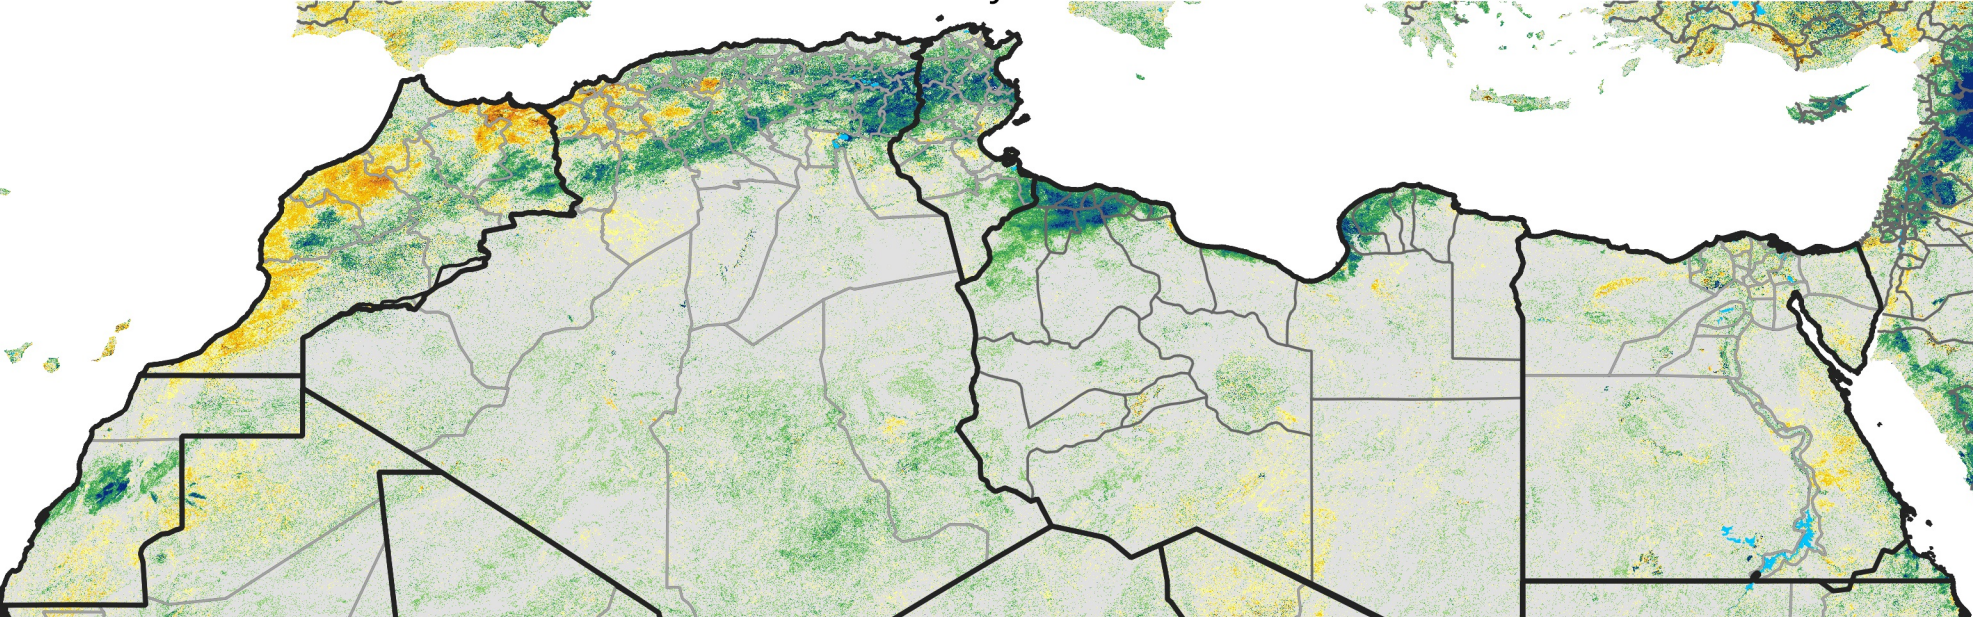

North Africa Percent of Mean NDVI

2019 / Mean (2012 - 2021)
Period 28 / May 11 - 20, 2019

Percent of Normal