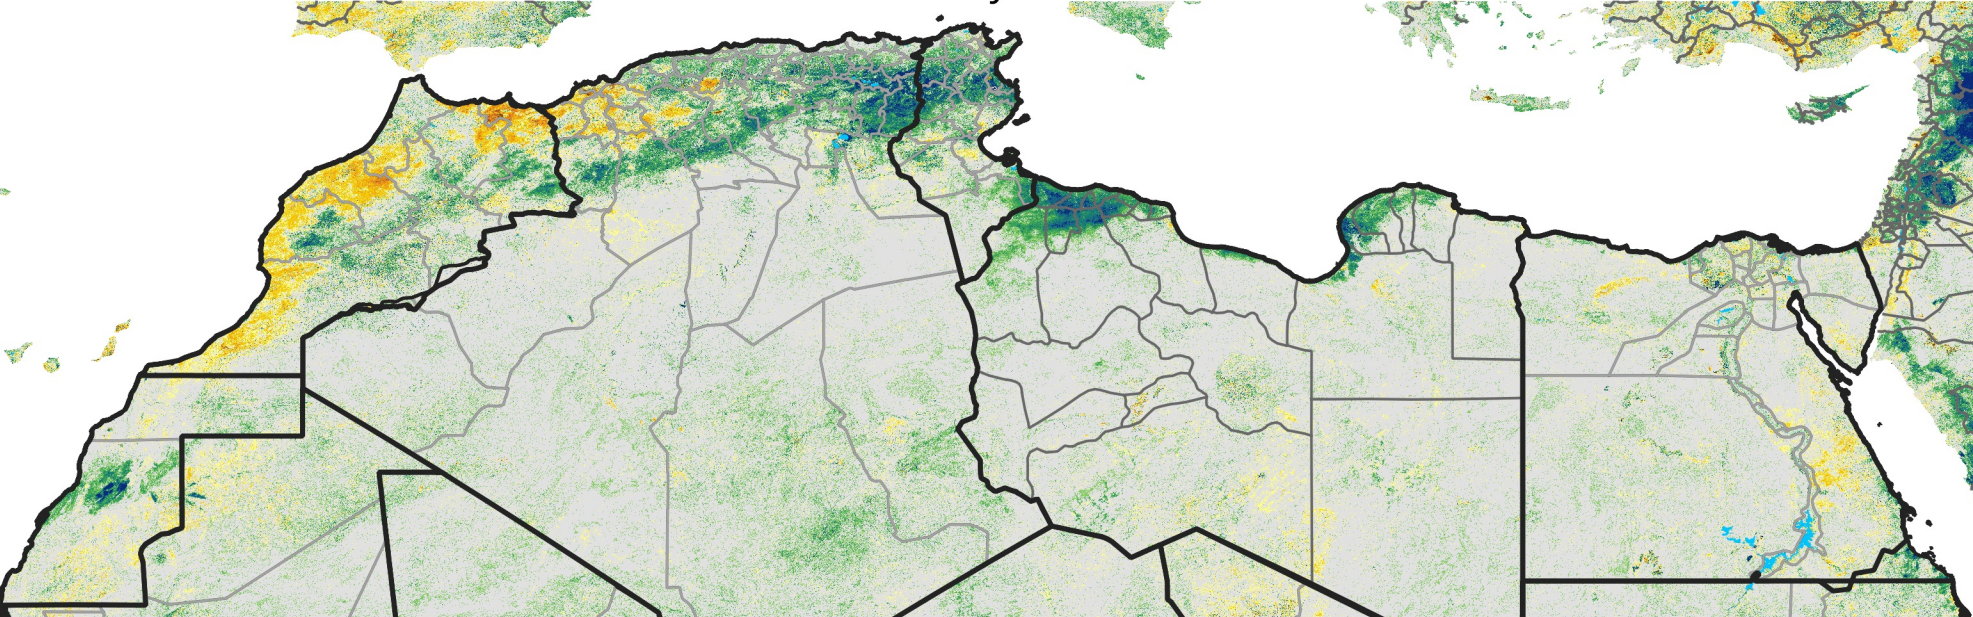

# North Africa Percent of Mean NDVI

2019 / Mean (2012 - 2021)  
Period 29 / May 16 - 25, 2019