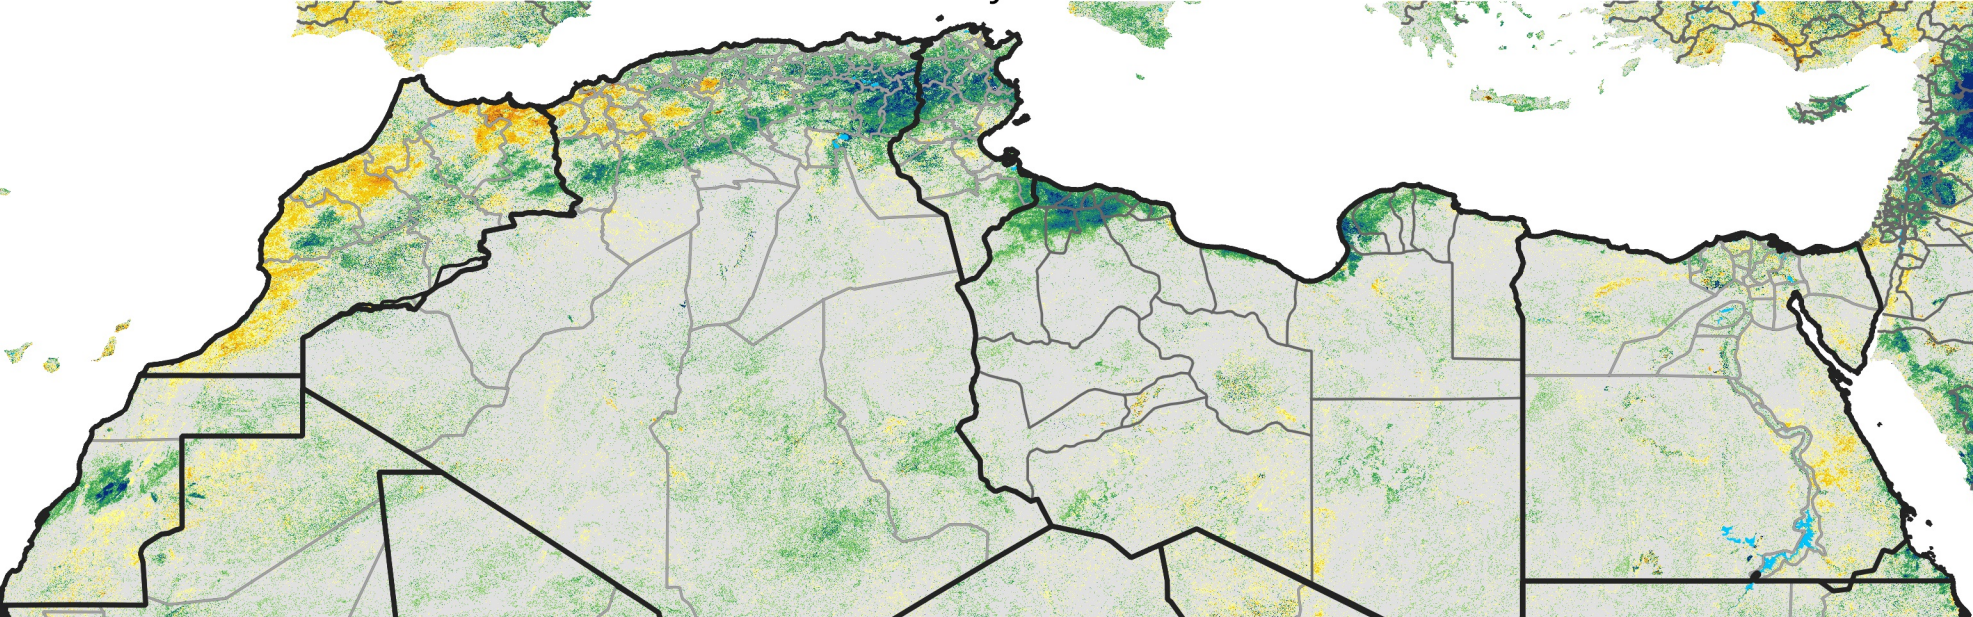

# North Africa Percent of Mean NDVI

2019 / Mean (2012 - 2021)  
Period 30 / May 21 - 31, 2019