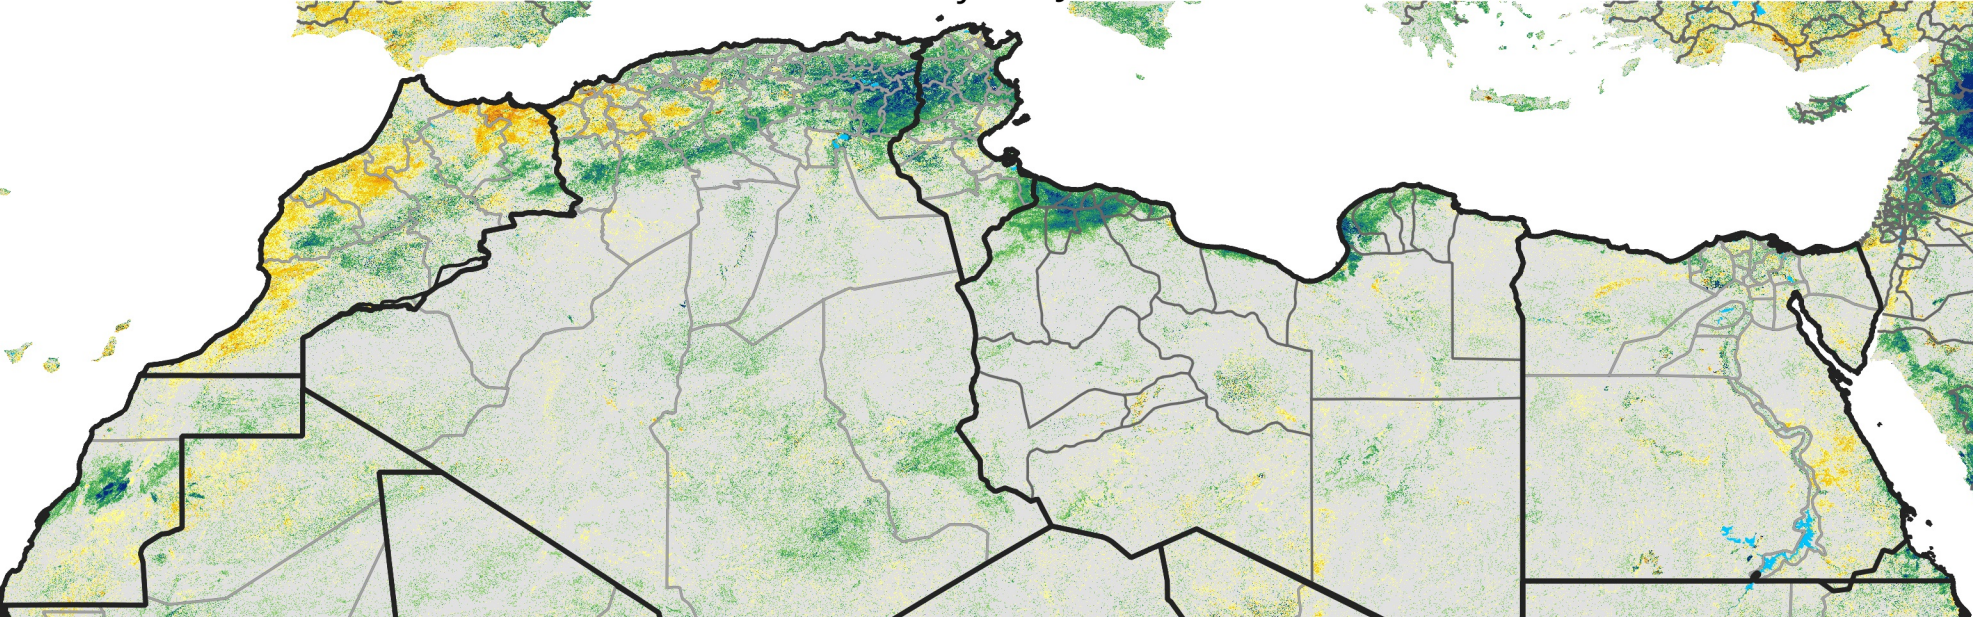

North Africa Percent of Mean NDVI

2019 / Mean (2012 - 2021)
Period 31 / May 26 - Jun 05, 2019

Percent of Normal