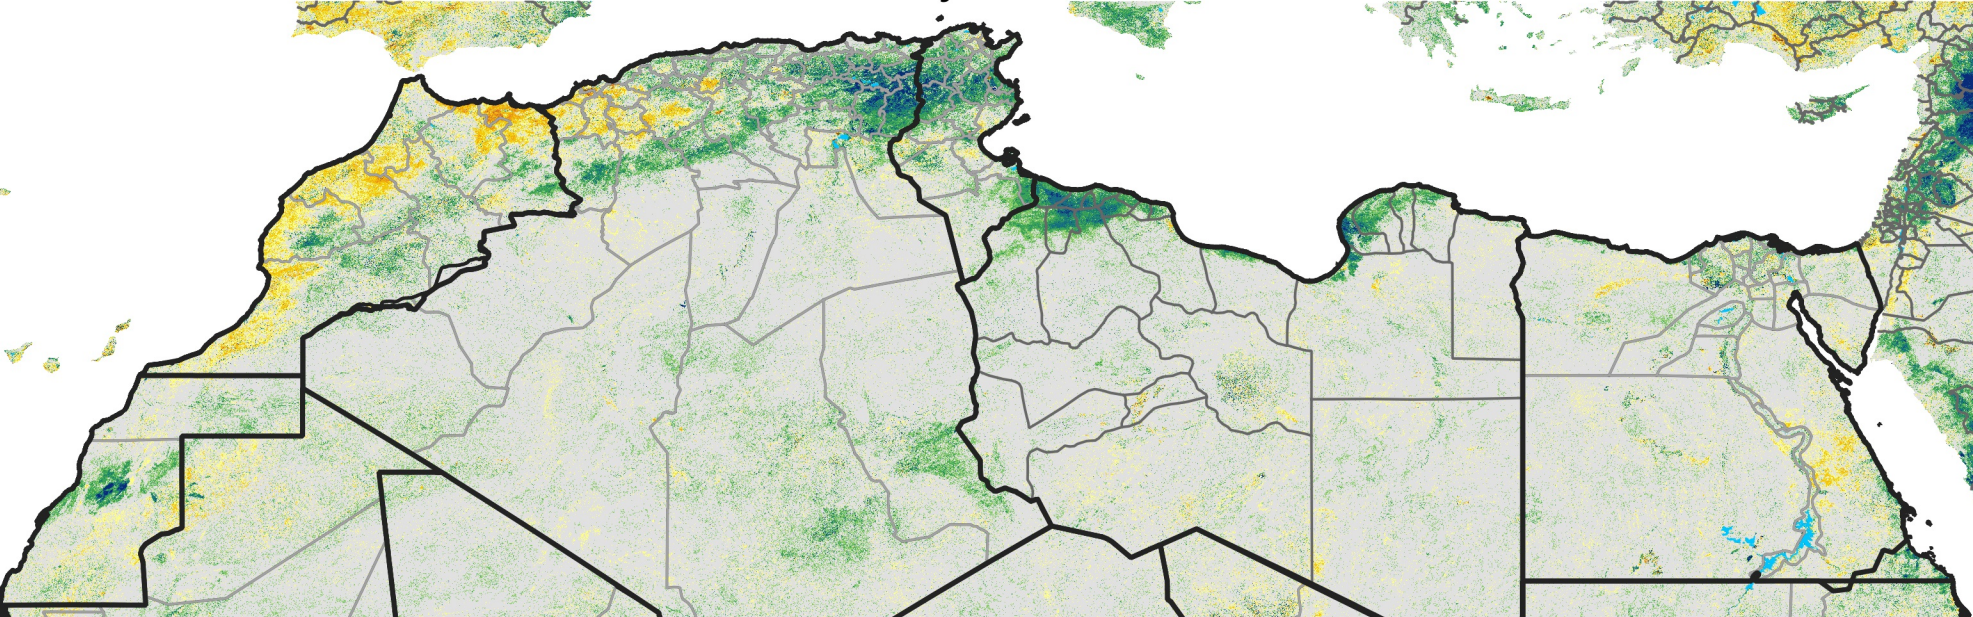

# North Africa Percent of Mean NDVI

2019 / Mean (2012 - 2021)  
Period 32 / Jun 01 - 10, 2019