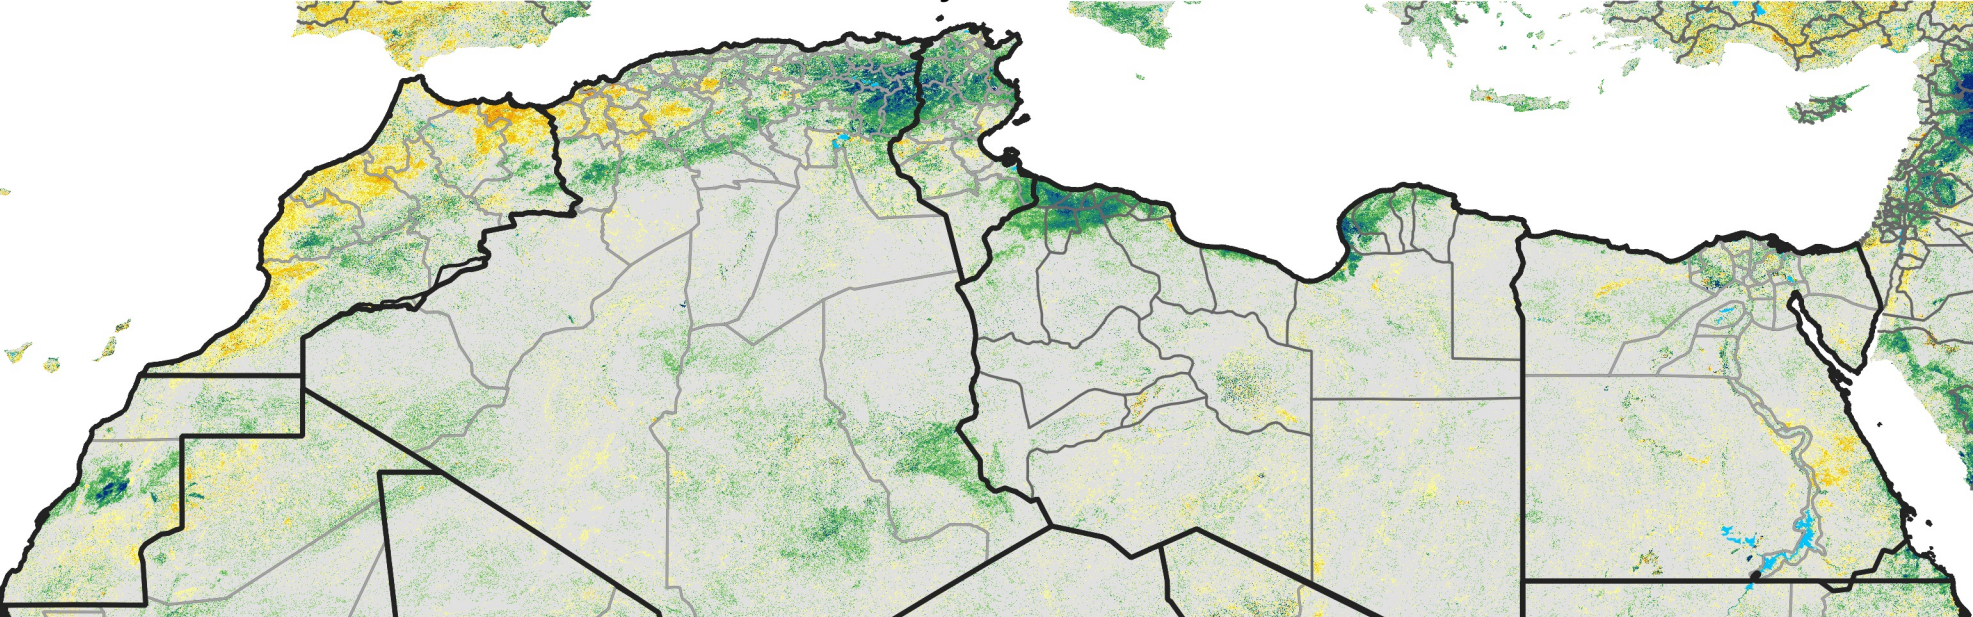

North Africa Percent of Mean NDVI

2019 / Mean (2012 - 2021)

Period 33 / Jun 06 - 15, 2019

Percent of Normal