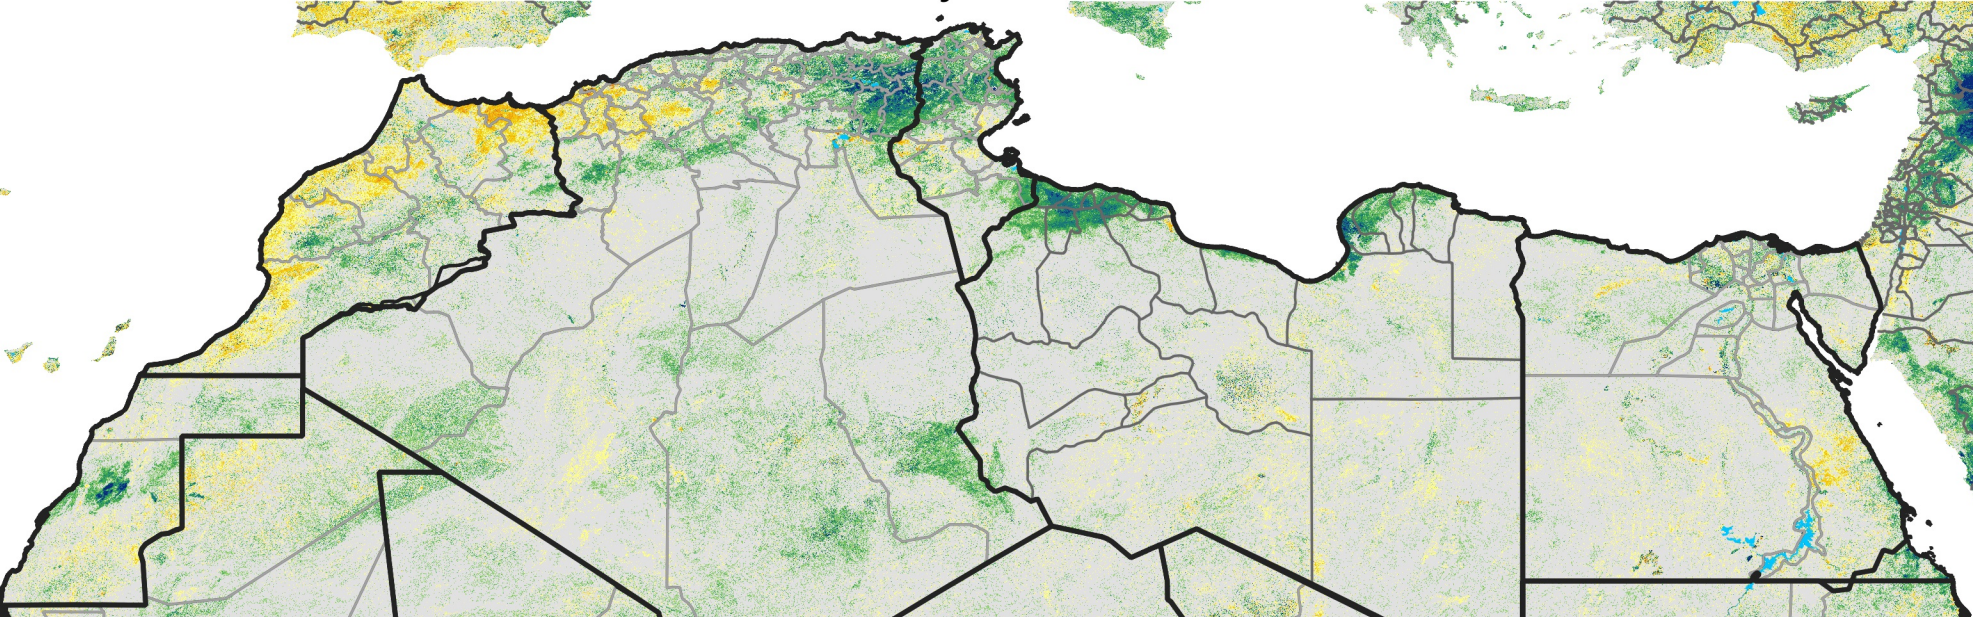

# North Africa Percent of Mean NDVI

2019 / Mean (2012 - 2021)

Period 34 / Jun 11 - 20, 2019