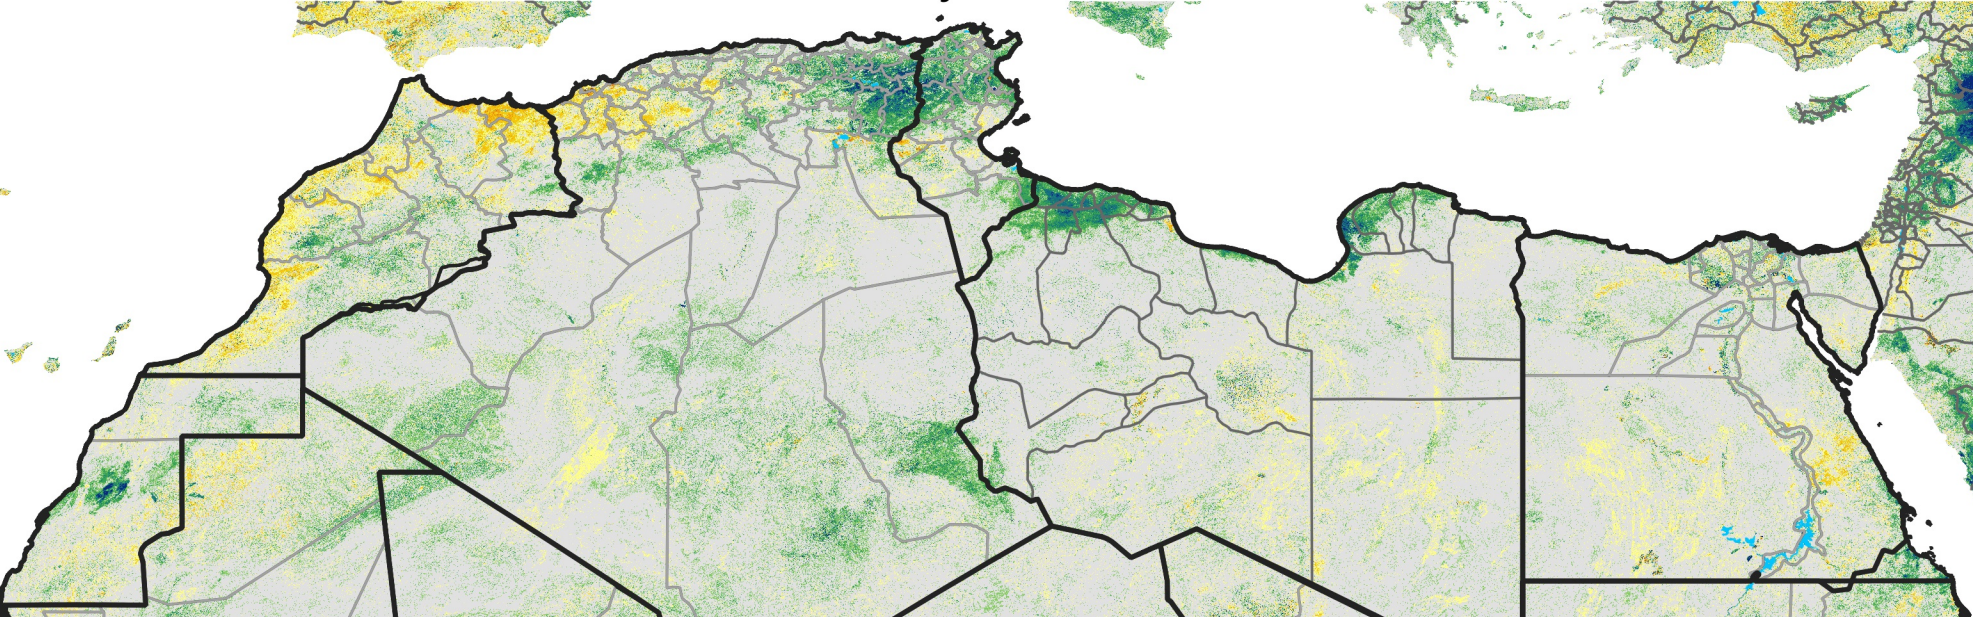

# North Africa Percent of Mean NDVI

2019 / Mean (2012 - 2021)

Period 35 / Jun 16 - 25, 2019