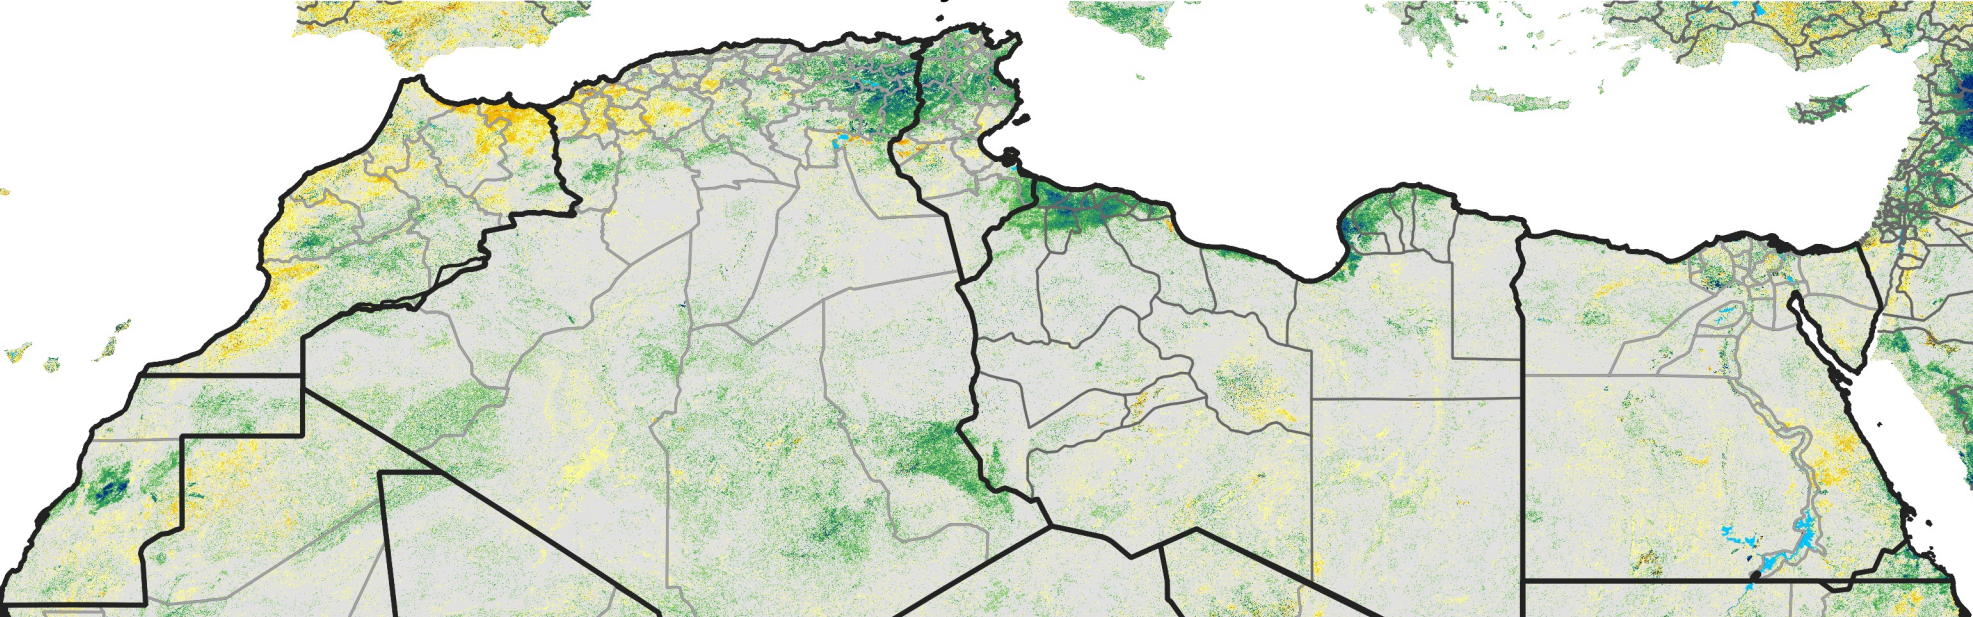

North Africa Percent of Mean NDVI

2019 / Mean (2012 - 2021)

Period 36 / Jun 21 - 30, 2019

Percent of Normal