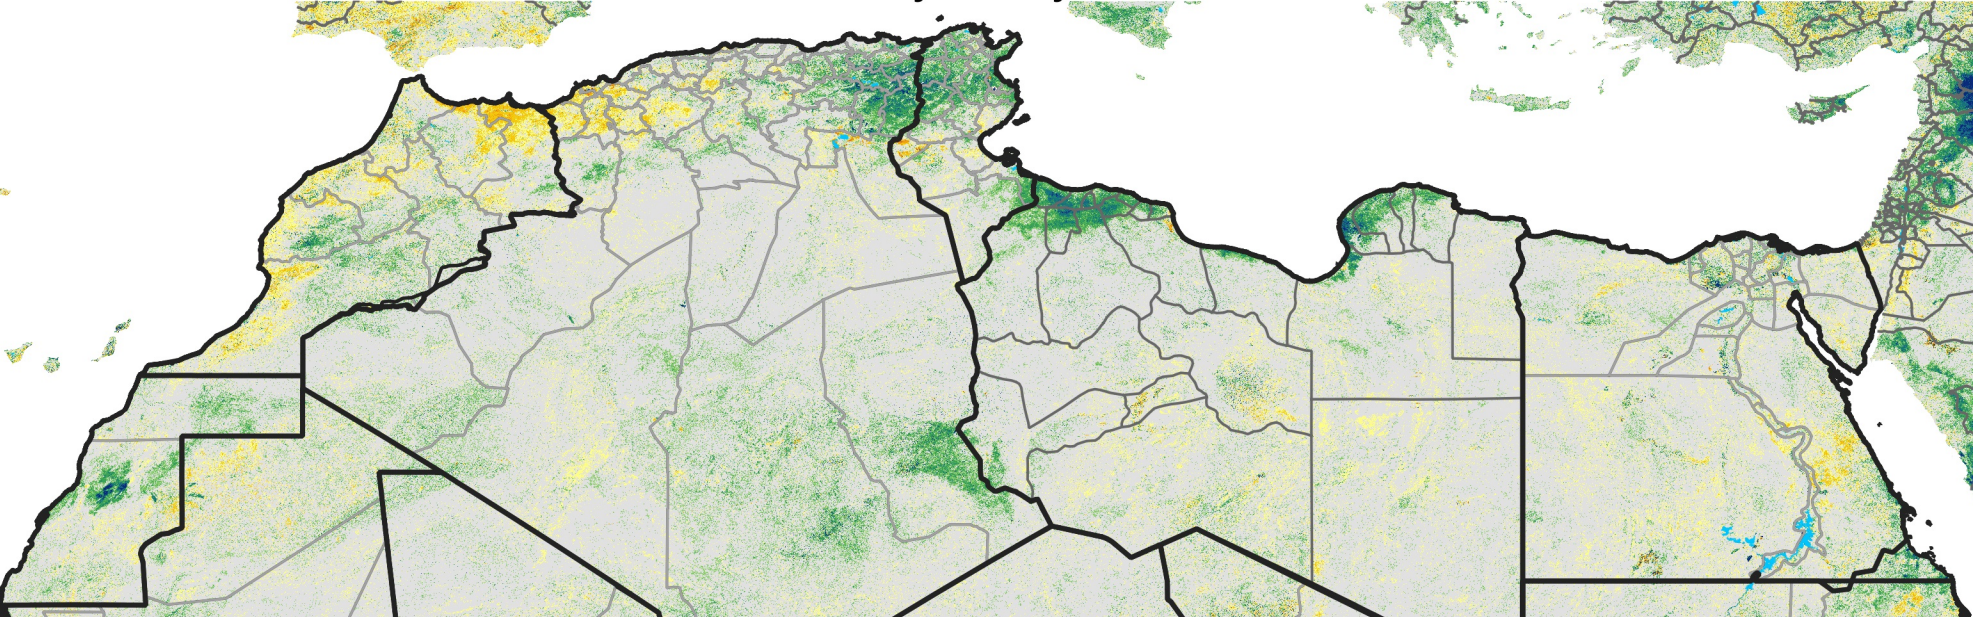

North Africa Percent of Mean NDVI

2019 / Mean (2012 - 2021)
Period 37 / Jun 26 - Jul 05, 2019

Percent of Normal