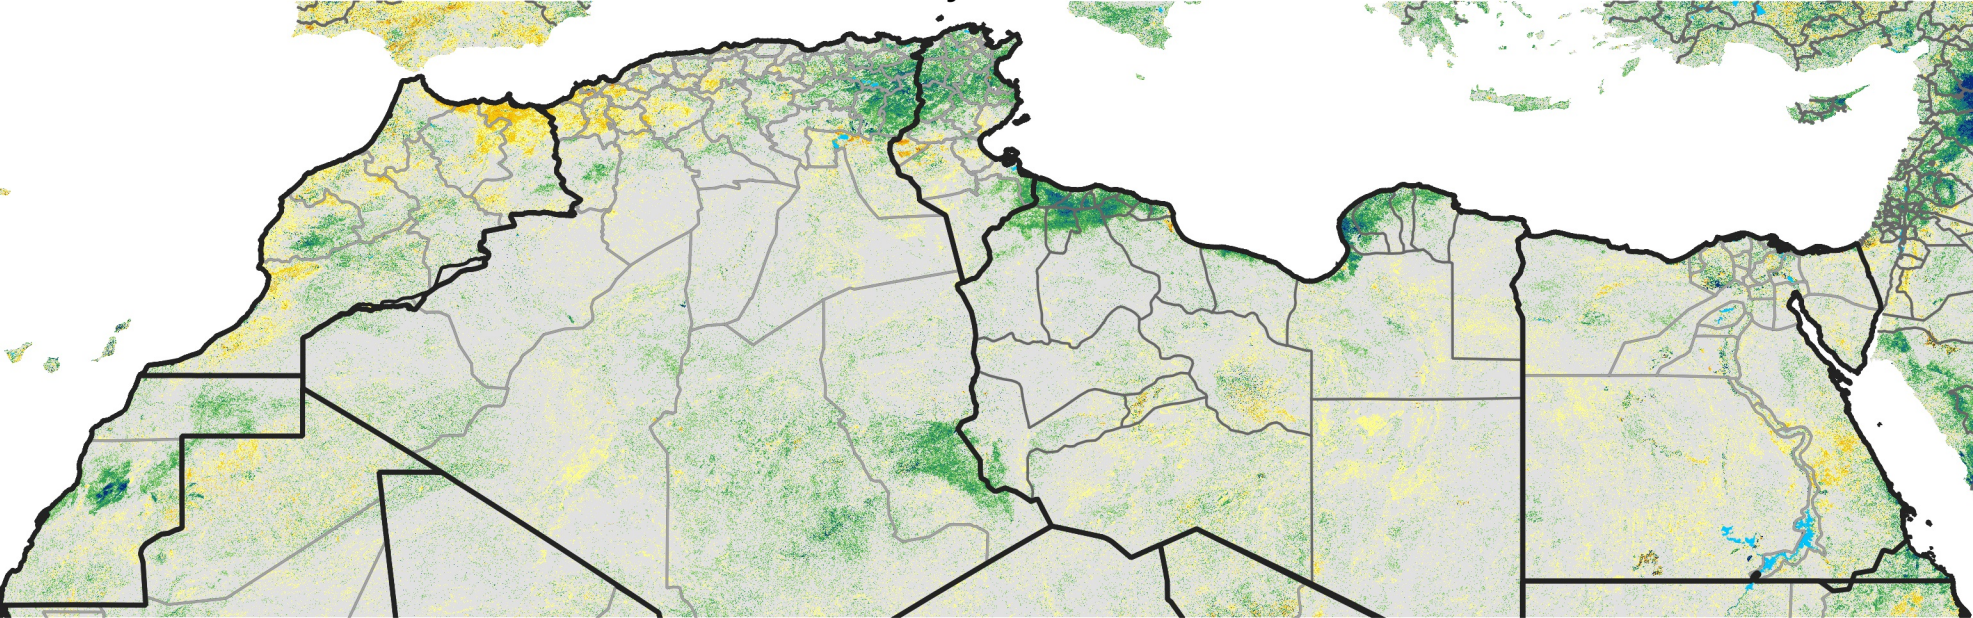

North Africa Percent of Mean NDVI

2019 / Mean (2012 - 2021)

Period 38 / Jul 01 - 10, 2019

Percent of Normal