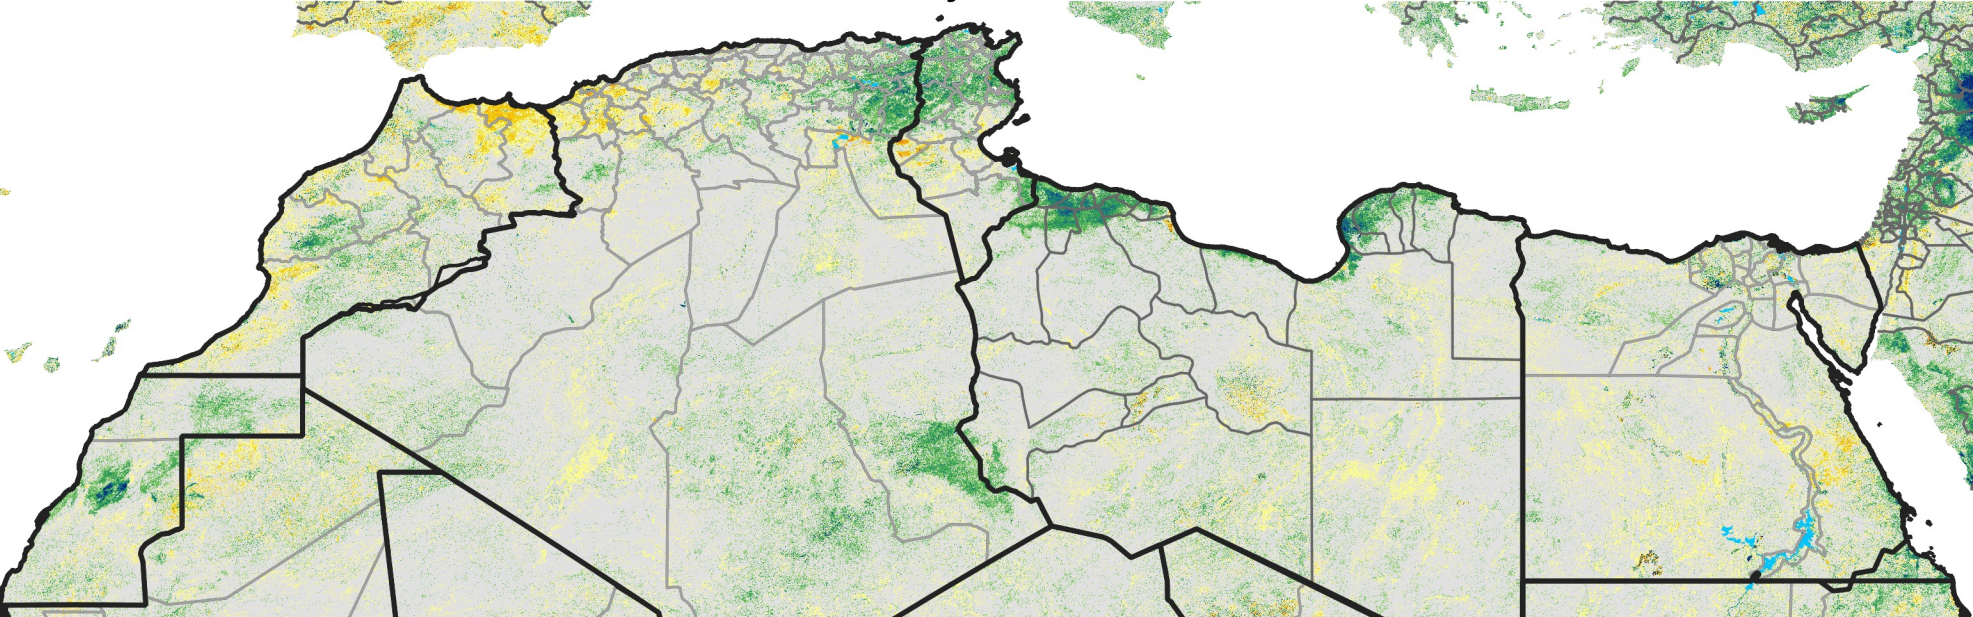

North Africa Percent of Mean NDVI

2019 / Mean (2012 - 2021)

Period 39 / Jul 06 - 15, 2019

Percent of Normal