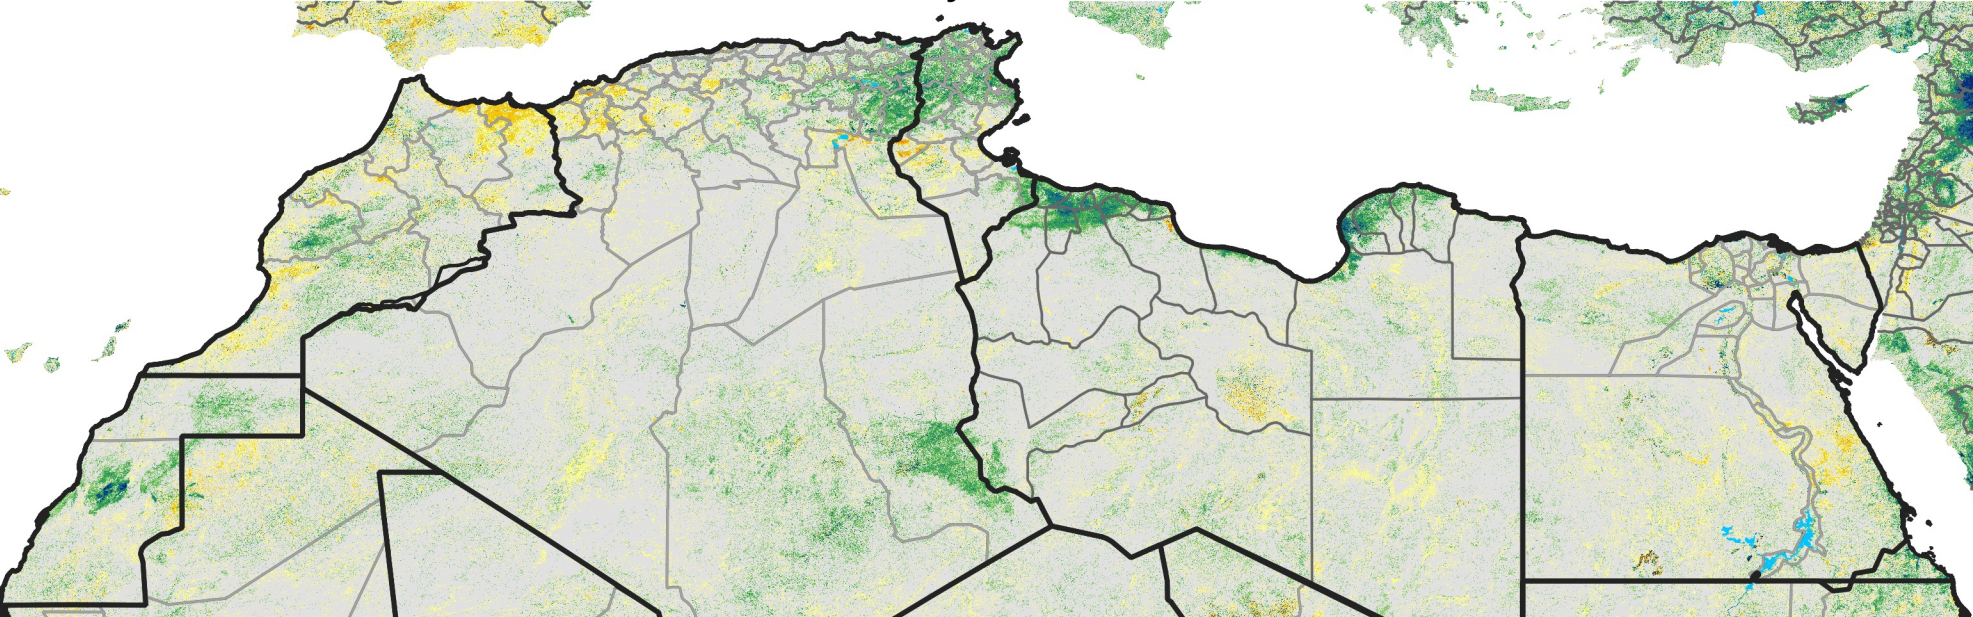

# North Africa Percent of Mean NDVI

2019 / Mean (2012 - 2021)

Period 40 / Jul 11 - 20, 2019