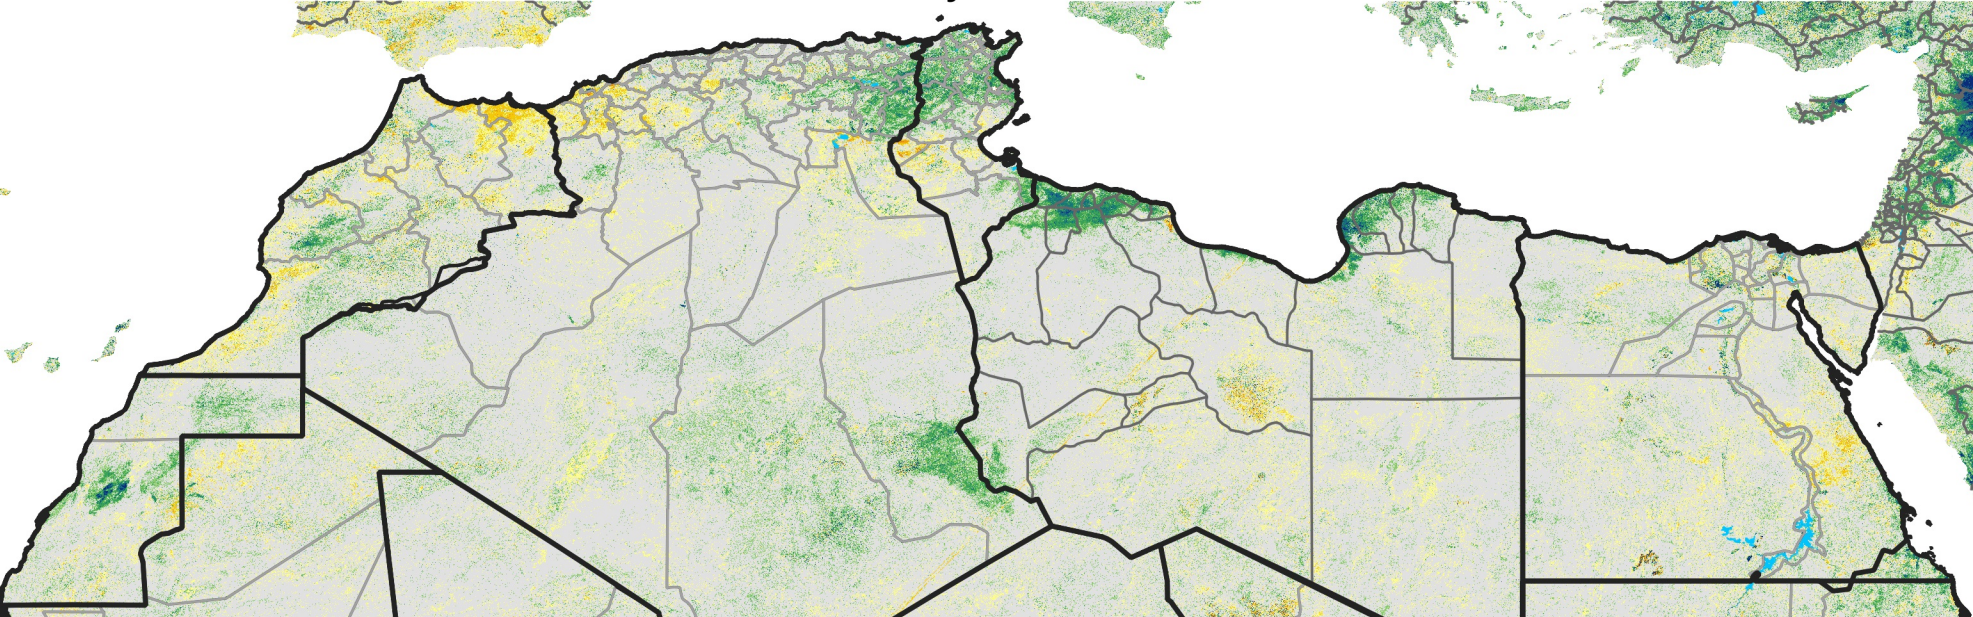

# North Africa Percent of Mean NDVI

2019 / Mean (2012 - 2021)

Period 41 / Jul 16 - 25, 2019