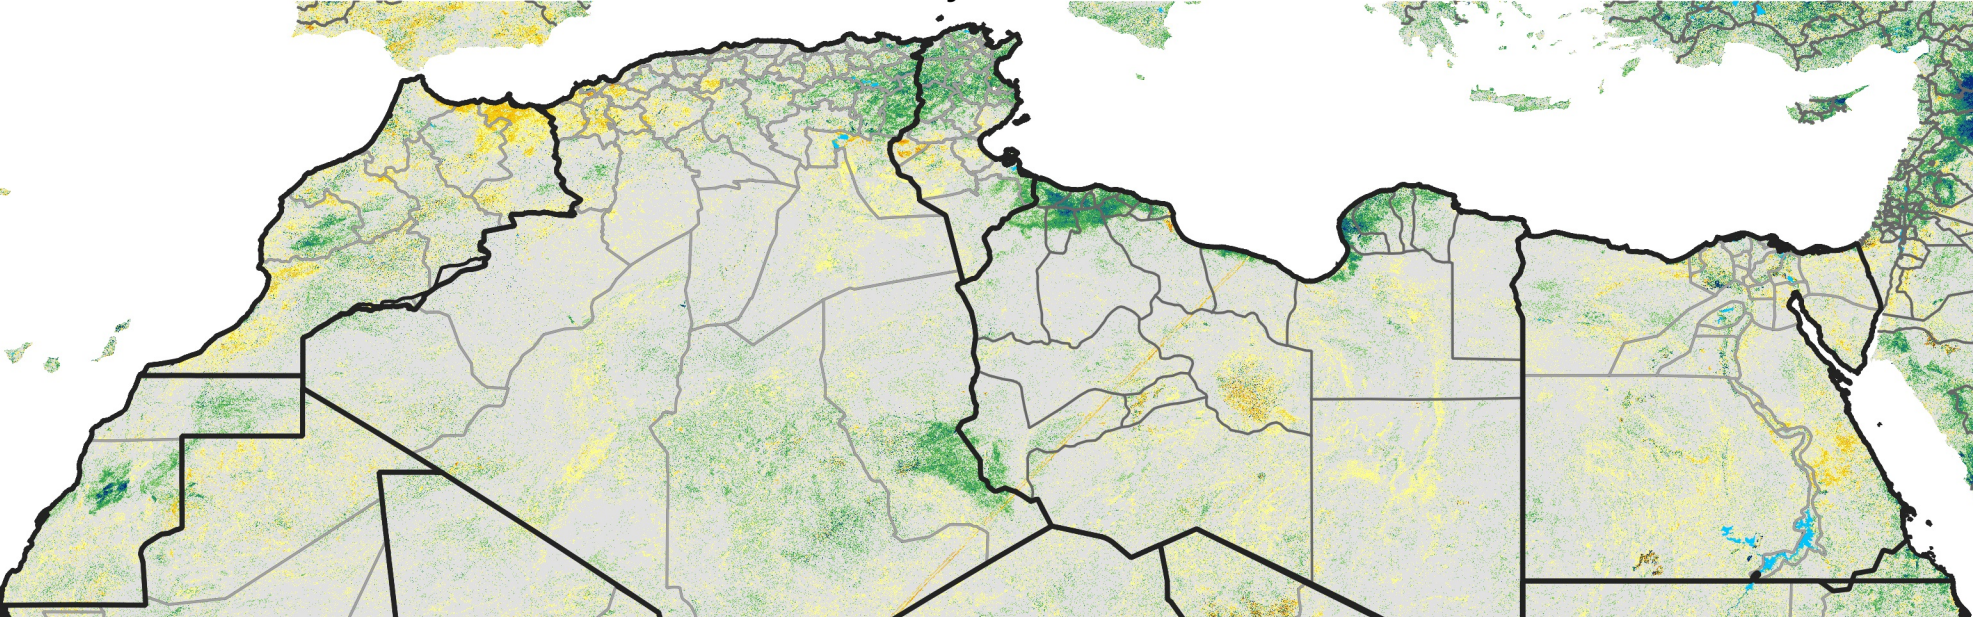

# North Africa Percent of Mean NDVI

2019 / Mean (2012 - 2021)

Period 42 / Jul 21 - 31, 2019